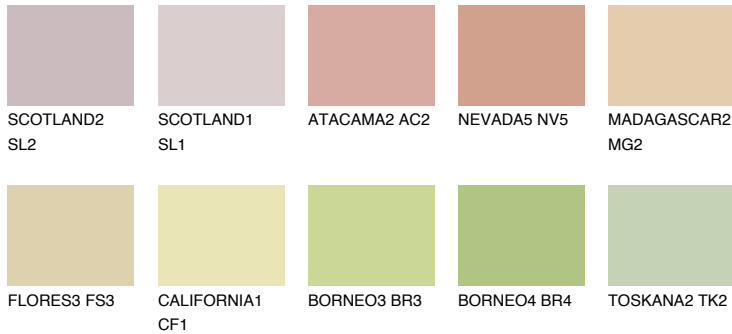

# COLOUR DETAILS

**MADAGASCAR3**

**MG3** 59% **TSR 59%**

## Matching colours

### COLOURS

### INTENSE

For more information on plasters and paints, go to  
[www.ceresit.ee](http://www.ceresit.ee)

\*The presented colours refer to plasters and paints offered by Ceresit. Due to the use of digital techniques, the presented colours might not represent the original ones, thus they cannot be considered as a reliable colour presentation. We recommend checking the authentic colour samples.