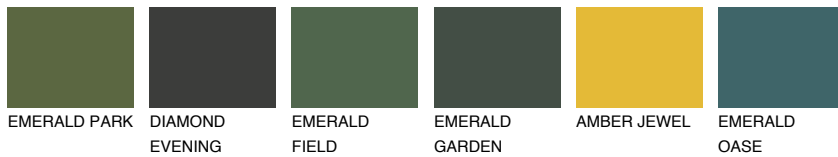

COLOUR DETAILS

MADAGASCAR3

MG3 59% **TSR 59%**

Matching colours

COLOURS

INTENSE

For more information on plasters and paints, go to www.ceresit.ee

*The presented colours refer to plasters and paints offered by Ceresit. Due to the use of digital techniques, the presented colours might not represent the original ones, thus they cannot be considered as a reliable colour presentation. We recommend checking the authentic colour samples.