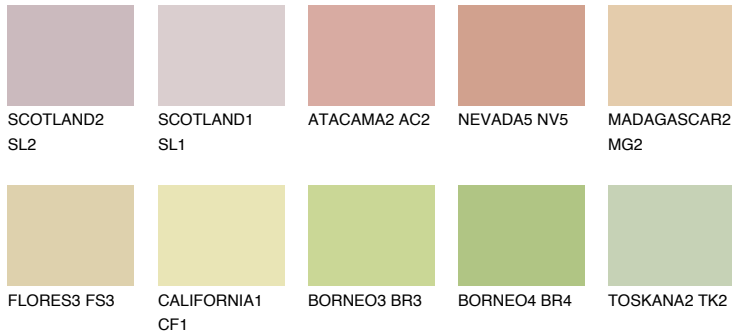

COLOUR DETAILS

MADAGASCAR3

MG3 59% **TSR 59%**

Matching colours

COLOURS

INTENSE

For more information on plasters and paints, go to www.ceresit.ee

*The presented colours refer to plasters and paints offered by Ceresit. Due to the use of digital techniques, the presented colours might not represent the original ones, thus they cannot be considered as a reliable colour presentation. We recommend checking the authentic colour samples.