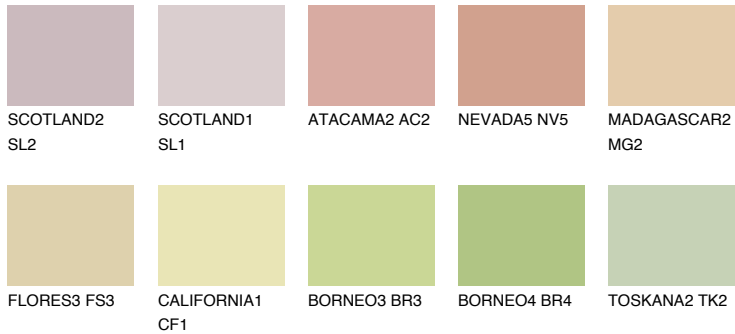

# COLOUR DETAILS

**MADAGASCAR3**

**MG3** 59% **TSR 59%**

## Matching colours

### COLOURS

### INTENSE

For more information on plasters and paints, go to [www.ceresit.ee](http://www.ceresit.ee)

\*The presented colours refer to plasters and paints offered by Ceresit. Due to the use of digital techniques, the presented colours might not represent the original ones, thus they cannot be considered as a reliable colour presentation. We recommend checking the authentic colour samples.