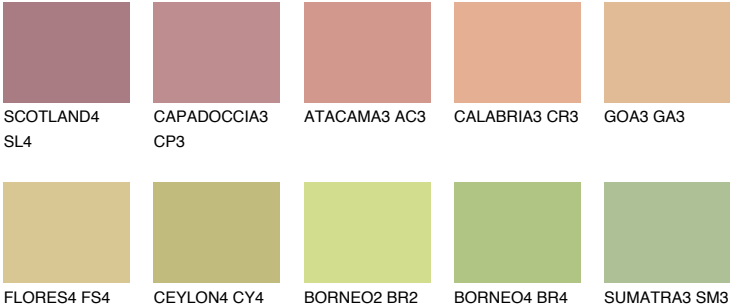

COLOUR DETAILS

MADAGASCAR4

MG4 54% **TSR 55%**

Matching colours

COLOURS

INTENSE

For more information on plasters and paints, go to www.ceresit.ee

*The presented colours refer to plasters and paints offered by Ceresit. Due to the use of digital techniques, the presented colours might not represent the original ones, thus they cannot be considered as a reliable colour presentation. We recommend checking the authentic colour samples.