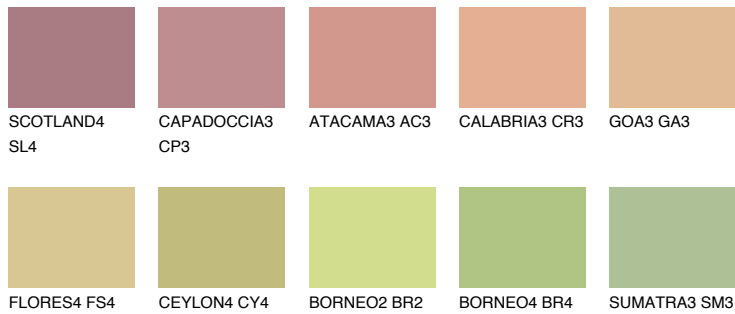

COLOUR DETAILS

MADAGASCAR4

MG4 54% **TSR 55%**

Matching colours

COLOURS

INTENSE

For more information on plasters and paints, go to www.ceresit.ee

*The presented colours refer to plasters and paints offered by Ceresit. Due to the use of digital techniques, the presented colours might not represent the original ones, thus they cannot be considered as a reliable colour presentation. We recommend checking the authentic colour samples.