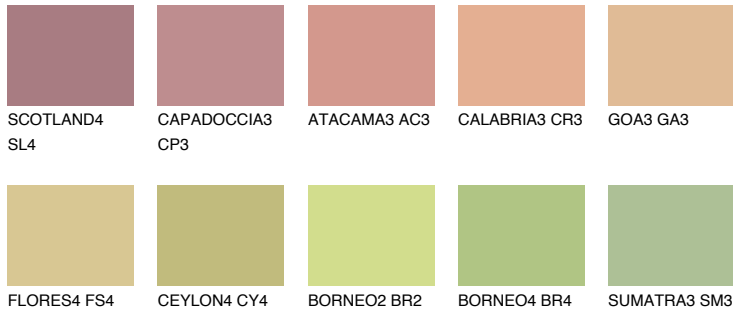

COLOUR DETAILS

MADAGASCAR4

MG4 54% **TSR 55%**

Matching colours

COLOURS

INTENSE

For more information on plasters and paints, go to www.ceresit.ee

*The presented colours refer to plasters and paints offered by Ceresit. Due to the use of digital techniques, the presented colours might not represent the original ones, thus they cannot be considered as a reliable colour presentation. We recommend checking the authentic colour samples.