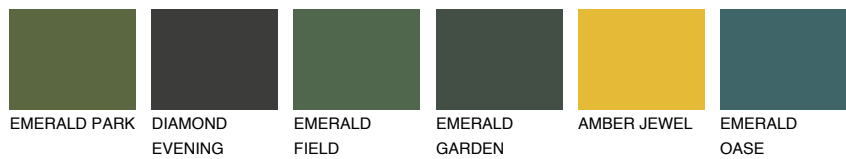

COLOUR DETAILS

MADAGASCAR4

MG4 54% **TSR 55%**

Matching colours

COLOURS

INTENSE

For more information on plasters and paints, go to www.ceresit.ee

*The presented colours refer to plasters and paints offered by Ceresit. Due to the use of digital techniques, the presented colours might not represent the original ones, thus they cannot be considered as a reliable colour presentation. We recommend checking the authentic colour samples.