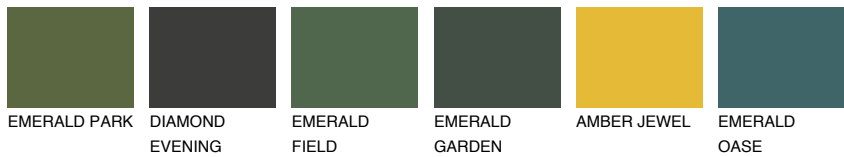

COLOUR DETAILS

MADAGASCAR4

MG4 54% **TSR 55%**

Matching colours

COLOURS

INTENSE

For more information on plasters and paints, go to www.ceresit.ee

*The presented colours refer to plasters and paints offered by Ceresit. Due to the use of digital techniques, the presented colours might not represent the original ones, thus they cannot be considered as a reliable colour presentation. We recommend checking the authentic colour samples.