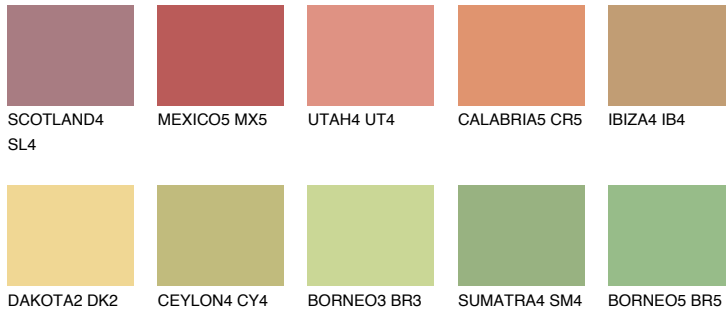

COLOUR DETAILS

MADAGASCAR5

MG5 51% **TSR 52%**

Matching colours

COLOURS

INTENSE

For more information on plasters and paints, go to www.ceresit.ee

*The presented colours refer to plasters and paints offered by Ceresit. Due to the use of digital techniques, the presented colours might not represent the original ones, thus they cannot be considered as a reliable colour presentation. We recommend checking the authentic colour samples.