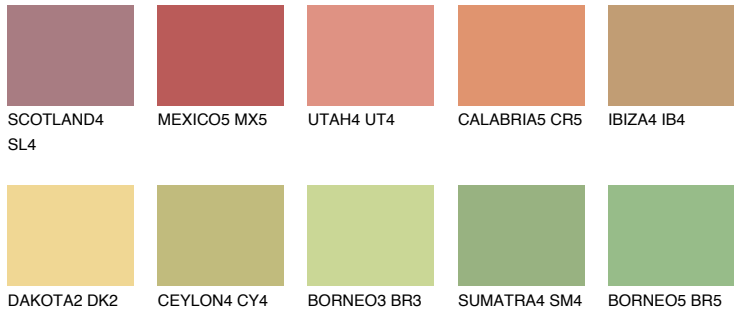

COLOUR DETAILS

MADAGASCAR5

MG5 51% **TSR 52%**

Matching colours

COLOURS

INTENSE

For more information on plasters and paints, go to www.ceresit.ee

*The presented colours refer to plasters and paints offered by Ceresit. Due to the use of digital techniques, the presented colours might not represent the original ones, thus they cannot be considered as a reliable colour presentation. We recommend checking the authentic colour samples.