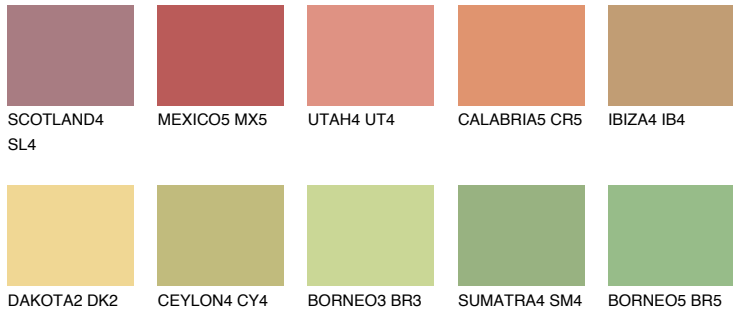

COLOUR DETAILS

MADAGASCAR5

MG5 51% **TSR 52%**

Matching colours

COLOURS

INTENSE

For more information on plasters and paints, go to www.ceresit.ee

*The presented colours refer to plasters and paints offered by Ceresit. Due to the use of digital techniques, the presented colours might not represent the original ones, thus they cannot be considered as a reliable colour presentation. We recommend checking the authentic colour samples.