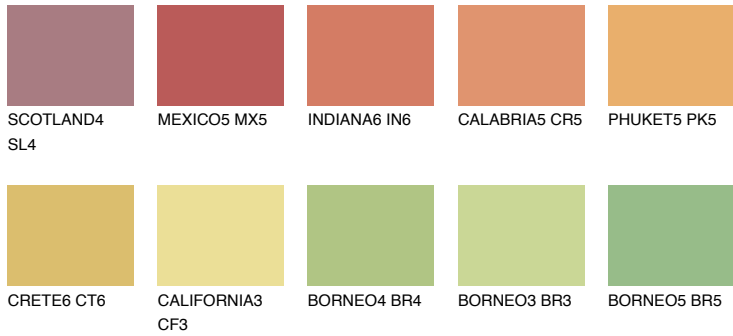

COLOUR DETAILS

MADAGASCAR6

MG6 L* 46% TSR 49%

Matching colours

COLOURS

INTENSE

For more information on plasters and paints, go to www.ceresit.ee

*The presented colours refer to plasters and paints offered by Ceresit. Due to the use of digital techniques, the presented colours might not represent the original ones, thus they cannot be considered as a reliable colour presentation. We recommend checking the authentic colour samples.