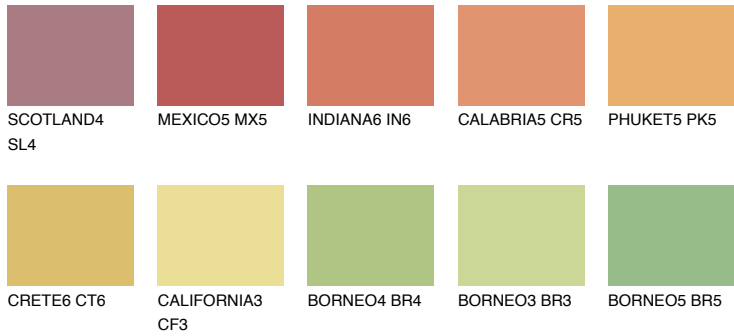

COLOUR DETAILS

MADAGASCAR6

MG6 L* 46% TSR 49%

Matching colours

COLOURS

INTENSE

For more information on plasters and paints, go to www.ceresit.ee

*The presented colours refer to plasters and paints offered by Ceresit. Due to the use of digital techniques, the presented colours might not represent the original ones, thus they cannot be considered as a reliable colour presentation. We recommend checking the authentic colour samples.