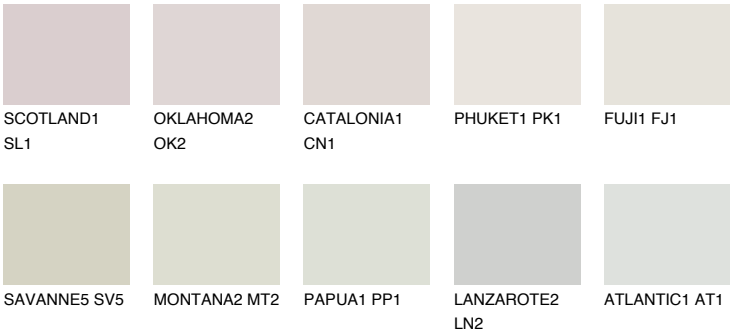

GOBI1 GB1

79% **TSR** 71%

Matching colours

COLOURS

INTENSE

For more information on plasters and paints, go to www.ceresit.ee

*The presented colours refer to plasters and paints offered by Ceresit. Due to the use of digital techniques, the presented colours might not represent the original ones, thus they cannot be considered as a reliable colour presentation. We recommend checking the authentic colour samples.