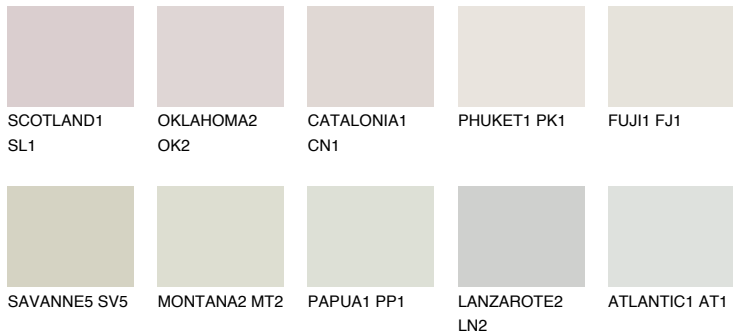

# COLOUR DETAILS

**GOBI1 GB1**

79% **TSR** 71%

## Matching colours

### COLOURS

### INTENSE

For more information on plasters and paints, go to [www.ceresit.ee](http://www.ceresit.ee)

\*The presented colours refer to plasters and paints offered by Ceresit. Due to the use of digital techniques, the presented colours might not represent the original ones, thus they cannot be considered as a reliable colour presentation. We recommend checking the authentic colour samples.