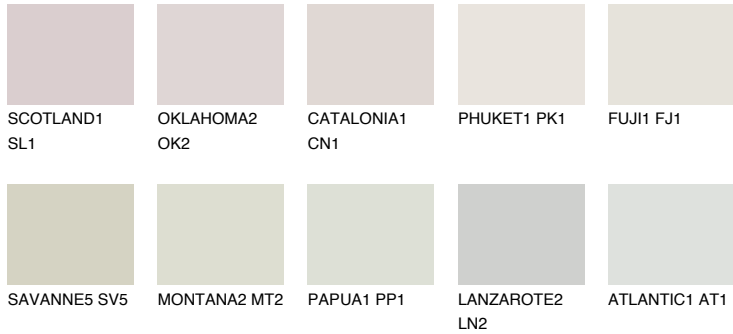

# COLOUR DETAILS

**GOBI1 GB1**

79% **TSR** 71%

## Matching colours

### COLOURS

### INTENSE

For more information on plasters and paints, go to [www.ceresit.ee](http://www.ceresit.ee)

\*The presented colours refer to plasters and paints offered by Ceresit. Due to the use of digital techniques, the presented colours might not represent the original ones, thus they cannot be considered as a reliable colour presentation. We recommend checking the authentic colour samples.