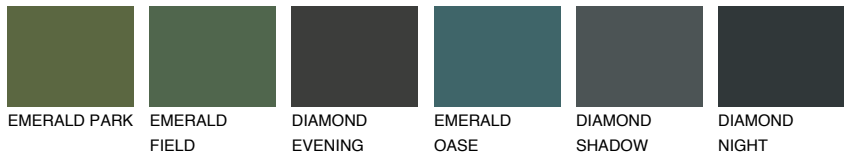

COLOUR DETAILS

GOBI1 GB1

79% **TSR** 71%

Matching colours

COLOURS

INTENSE

For more information on plasters and paints, go to www.ceresit.ee

*The presented colours refer to plasters and paints offered by Ceresit. Due to the use of digital techniques, the presented colours might not represent the original ones, thus they cannot be considered as a reliable colour presentation. We recommend checking the authentic colour samples.