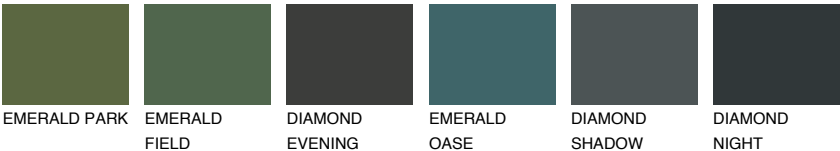

GOBI1 GB1

79% **TSR** 71%

Matching colours

COLOURS

INTENSE

For more information on plasters and paints, go to www.ceresit.ee

*The presented colours refer to plasters and paints offered by Ceresit. Due to the use of digital techniques, the presented colours might not represent the original ones, thus they cannot be considered as a reliable colour presentation. We recommend checking the authentic colour samples.