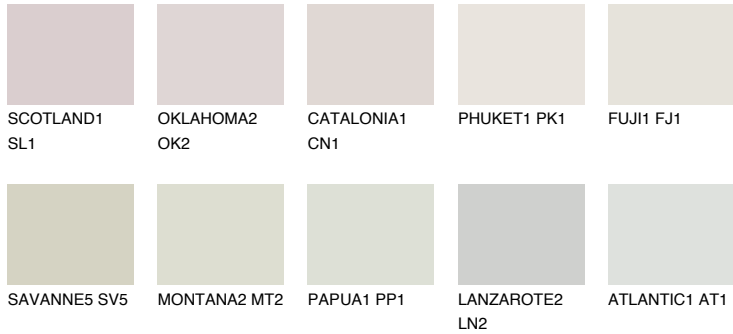

COLOUR DETAILS

GOBI1 GB1

79% **TSR** 71%

Matching colours

COLOURS

INTENSE

For more information on plasters and paints, go to
www.ceresit.ee

*The presented colours refer to plasters and paints offered by Ceresit. Due to the use of digital techniques, the presented colours might not represent the original ones, thus they cannot be considered as a reliable colour presentation. We recommend checking the authentic colour samples.