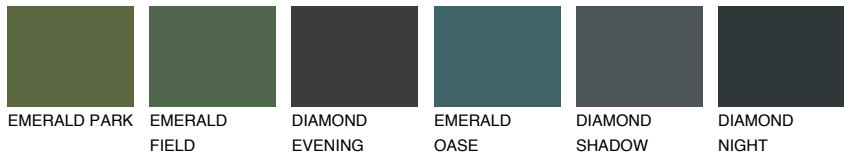

COLOUR DETAILS

GOBI1 GB1

79% **TSR** 71%

Matching colours

COLOURS

INTENSE

For more information on plasters and paints, go to
www.ceresit.ee

*The presented colours refer to plasters and paints offered by Ceresit. Due to the use of digital techniques, the presented colours might not represent the original ones, thus they cannot be considered as a reliable colour presentation. We recommend checking the authentic colour samples.