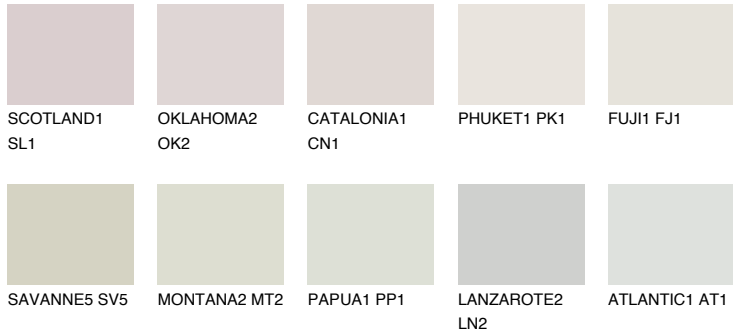

# COLOUR DETAILS

## Matching colours

### COLOURS

### INTENSE

For more information on plasters and paints, go to [www.ceresit.ee](http://www.ceresit.ee)

\*The presented colours refer to plasters and paints offered by Ceresit. Due to the use of digital techniques, the presented colours might not represent the original ones, thus they cannot be considered as a reliable colour presentation. We recommend checking the authentic colour samples.