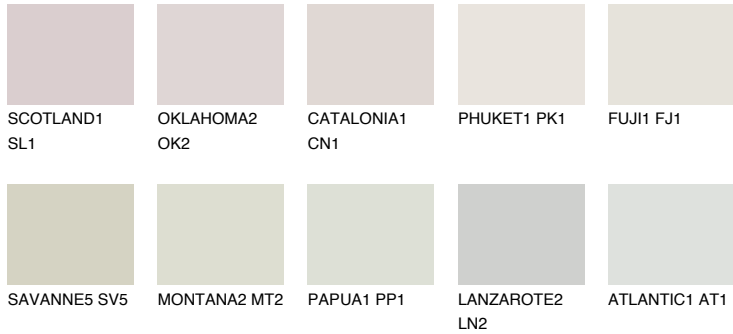

COLOUR DETAILS

GOBI1 GB1

79% **TSR** 71%

Matching colours

COLOURS

INTENSE

For more information on plasters and paints, go to www.ceresit.ee

*The presented colours refer to plasters and paints offered by Ceresit. Due to the use of digital techniques, the presented colours might not represent the original ones, thus they cannot be considered as a reliable colour presentation. We recommend checking the authentic colour samples.