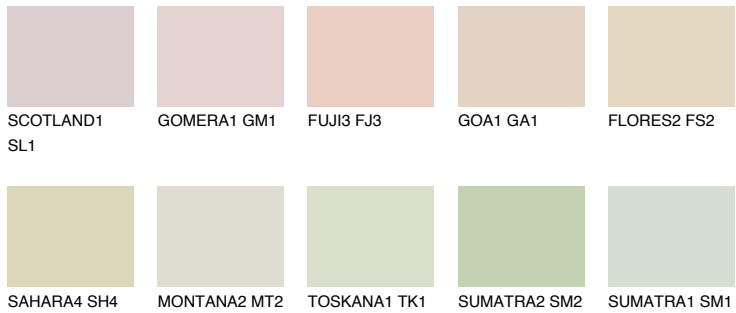

COLOUR DETAILS

GOBI2 GB2

76% **TSR** 68%

Matching colours

COLOURS

INTENSE

For more information on plasters and paints, go to www.ceresit.ee

*The presented colours refer to plasters and paints offered by Ceresit. Due to the use of digital techniques, the presented colours might not represent the original ones, thus they cannot be considered as a reliable colour presentation. We recommend checking the authentic colour samples.