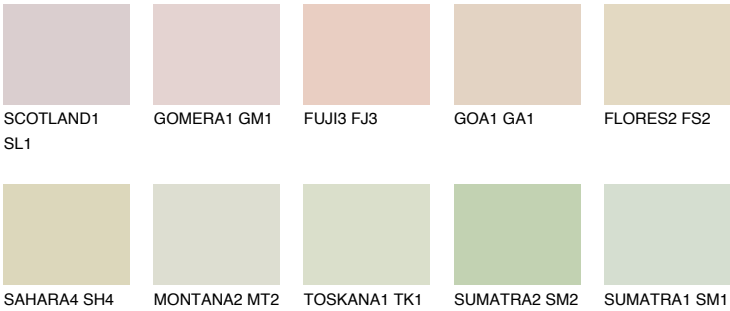

# COLOUR DETAILS

**GOBI2 GB2**

76% **TSR** 68%

## Matching colours

### COLOURS

### INTENSE

For more information on plasters and paints, go to [www.ceresit.ee](http://www.ceresit.ee)

\*The presented colours refer to plasters and paints offered by Ceresit. Due to the use of digital techniques, the presented colours might not represent the original ones, thus they cannot be considered as a reliable colour presentation. We recommend checking the authentic colour samples.