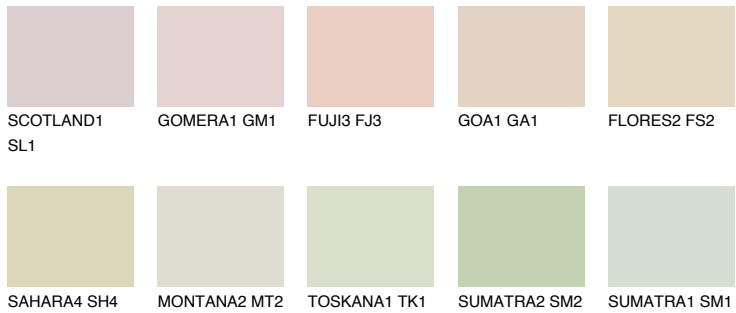

COLOUR DETAILS

GOBI2 GB2

76% **TSR** 68%

Matching colours

COLOURS

INTENSE

For more information on plasters and paints, go to
www.ceresit.ee

*The presented colours refer to plasters and paints offered by Ceresit. Due to the use of digital techniques, the presented colours might not represent the original ones, thus they cannot be considered as a reliable colour presentation. We recommend checking the authentic colour samples.