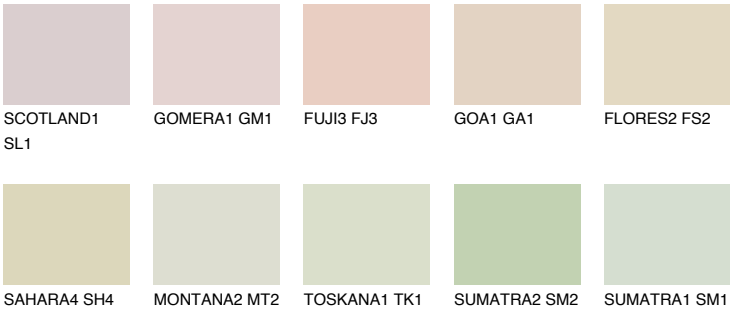

GOBI2 GB2

76% **TSR** 68%

Matching colours

COLOURS

INTENSE

For more information on plasters and paints, go to www.ceresit.ee

*The presented colours refer to plasters and paints offered by Ceresit. Due to the use of digital techniques, the presented colours might not represent the original ones, thus they cannot be considered as a reliable colour presentation. We recommend checking the authentic colour samples.