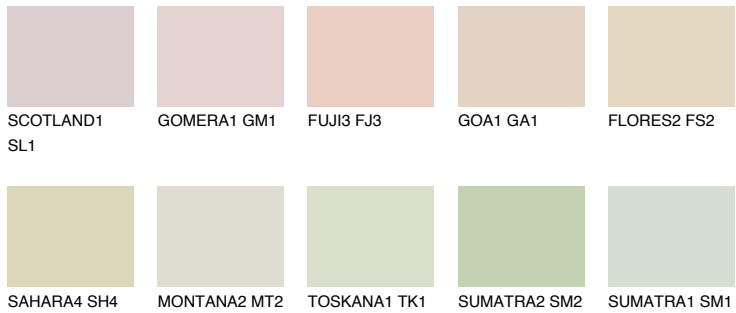

# COLOUR DETAILS

**GOBI2 GB2**

76% **TSR** 68%

## Matching colours

### COLOURS

### INTENSE

For more information on plasters and paints, go to  
[www.ceresit.ee](http://www.ceresit.ee)

\*The presented colours refer to plasters and paints offered by Ceresit. Due to the use of digital techniques, the presented colours might not represent the original ones, thus they cannot be considered as a reliable colour presentation. We recommend checking the authentic colour samples.