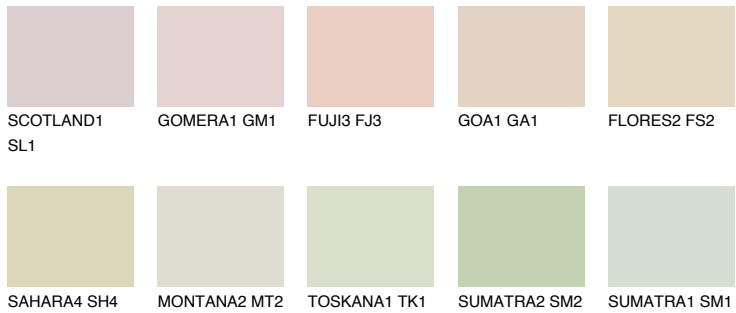

# COLOUR DETAILS

**GOBI2 GB2**

76% **TSR** 68%

## Matching colours

### COLOURS

### INTENSE

For more information on plasters and paints, go to [www.ceresit.ee](http://www.ceresit.ee)

\*The presented colours refer to plasters and paints offered by Ceresit. Due to the use of digital techniques, the presented colours might not represent the original ones, thus they cannot be considered as a reliable colour presentation. We recommend checking the authentic colour samples.