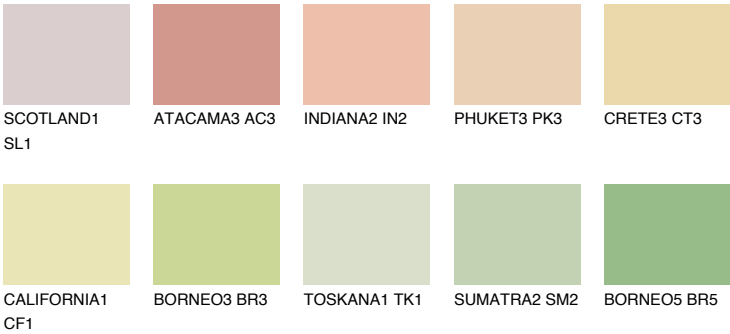

GOBI3 GB3

74% **TSR** 66%

Matching colours

COLOURS

INTENSE

For more information on plasters and paints, go to www.ceresit.ee

*The presented colours refer to plasters and paints offered by Ceresit. Due to the use of digital techniques, the presented colours might not represent the original ones, thus they cannot be considered as a reliable colour presentation. We recommend checking the authentic colour samples.