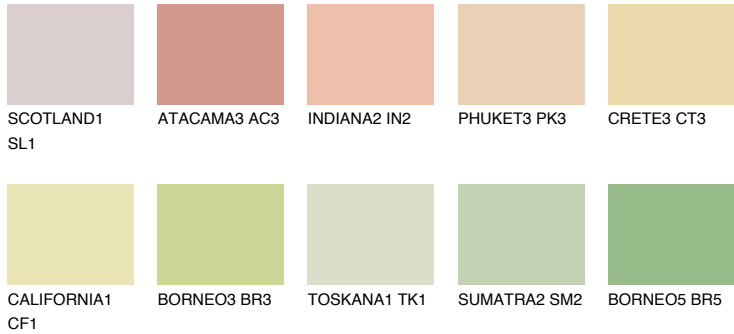

COLOUR DETAILS

GOBI3 GB3

74% **TSR** 66%

Matching colours

COLOURS

INTENSE

For more information on plasters and paints, go to www.ceresit.ee

*The presented colours refer to plasters and paints offered by Ceresit. Due to the use of digital techniques, the presented colours might not represent the original ones, thus they cannot be considered as a reliable colour presentation. We recommend checking the authentic colour samples.