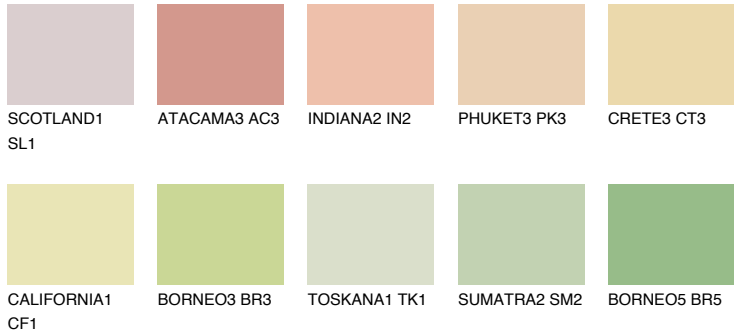

COLOUR DETAILS

GOBI3 GB3

74% **TSR** 66%

Matching colours

COLOURS

INTENSE

For more information on plasters and paints, go to
www.ceresit.ee

*The presented colours refer to plasters and paints offered by Ceresit. Due to the use of digital techniques, the presented colours might not represent the original ones, thus they cannot be considered as a reliable colour presentation. We recommend checking the authentic colour samples.