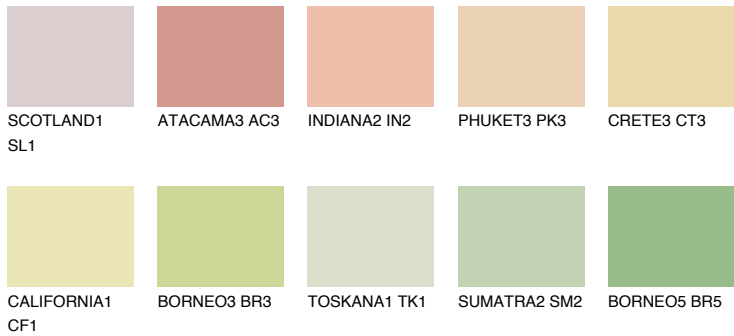

# COLOUR DETAILS

**GOBI3 GB3**

74% **TSR** 66%

## Matching colours

### COLOURS

### INTENSE

For more information on plasters and paints, go to [www.ceresit.ee](http://www.ceresit.ee)

\*The presented colours refer to plasters and paints offered by Ceresit. Due to the use of digital techniques, the presented colours might not represent the original ones, thus they cannot be considered as a reliable colour presentation. We recommend checking the authentic colour samples.