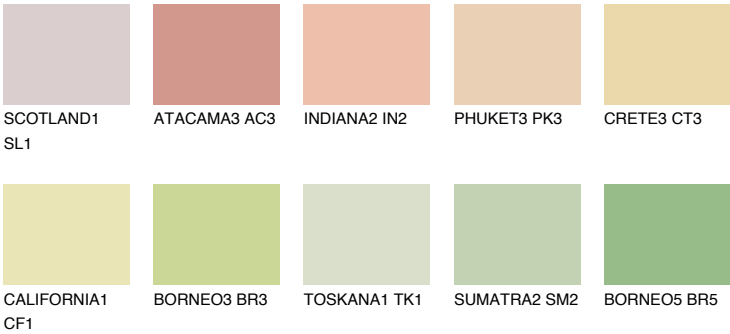

COLOUR DETAILS

GOBI3 GB3

74% **TSR** 66%

Matching colours

COLOURS

INTENSE

For more information on plasters and paints, go to www.ceresit.ee

*The presented colours refer to plasters and paints offered by Ceresit. Due to the use of digital techniques, the presented colours might not represent the original ones, thus they cannot be considered as a reliable colour presentation. We recommend checking the authentic colour samples.