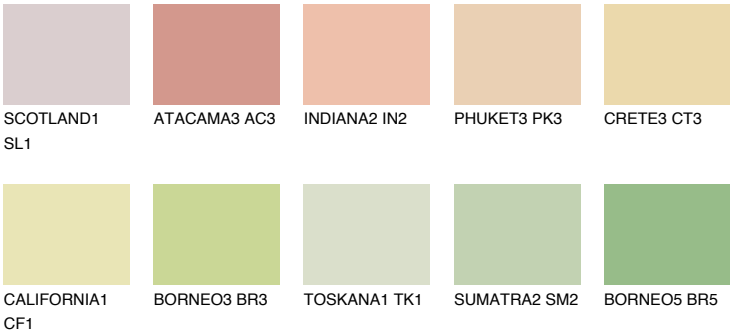

COLOUR DETAILS

GOBI3 GB3

74% **TSR** 66%

Matching colours

COLOURS

INTENSE

For more information on plasters and paints, go to www.ceresit.ee

*The presented colours refer to plasters and paints offered by Ceresit. Due to the use of digital techniques, the presented colours might not represent the original ones, thus they cannot be considered as a reliable colour presentation. We recommend checking the authentic colour samples.