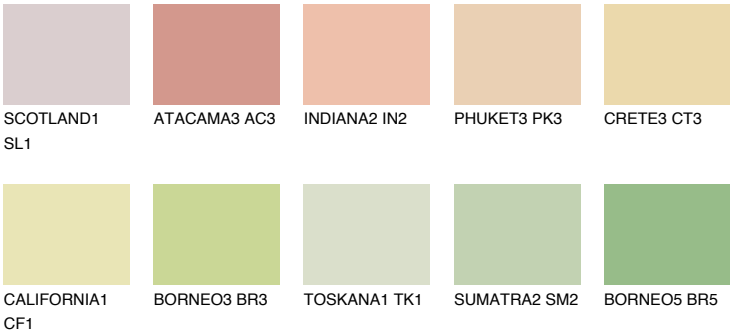

COLOUR DETAILS

GOBI3 GB3

74% TSR 66%

Matching colours

COLOURS

INTENSE

For more information on plasters and paints, go to www.ceresit.ee

*The presented colours refer to plasters and paints offered by Ceresit. Due to the use of digital techniques, the presented colours might not represent the original ones, thus they cannot be considered as a reliable colour presentation. We recommend checking the authentic colour samples.