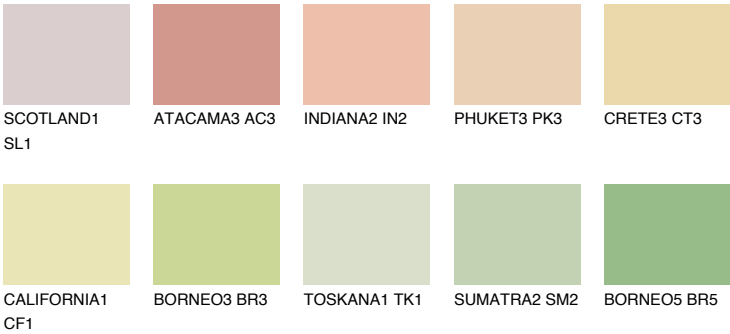

# COLOUR DETAILS

**GOBI3 GB3**

74% **TSR** 66%

## Matching colours

### COLOURS

### INTENSE

For more information on plasters and paints, go to [www.ceresit.ee](http://www.ceresit.ee)

\*The presented colours refer to plasters and paints offered by Ceresit. Due to the use of digital techniques, the presented colours might not represent the original ones, thus they cannot be considered as a reliable colour presentation. We recommend checking the authentic colour samples.