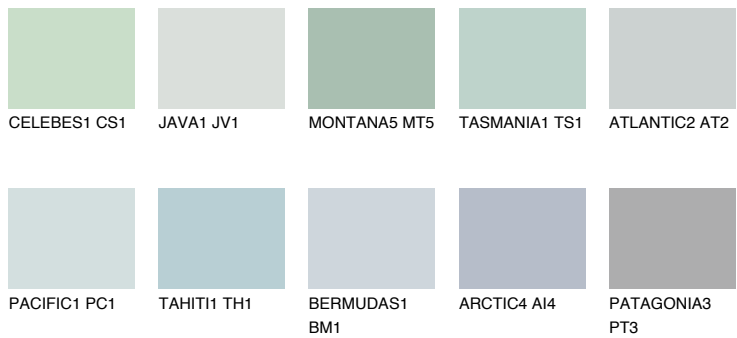

# COLOUR DETAILS

## OCEANIA1 OC1

68% **TSR** 65%

### Matching colours

#### COLOURS