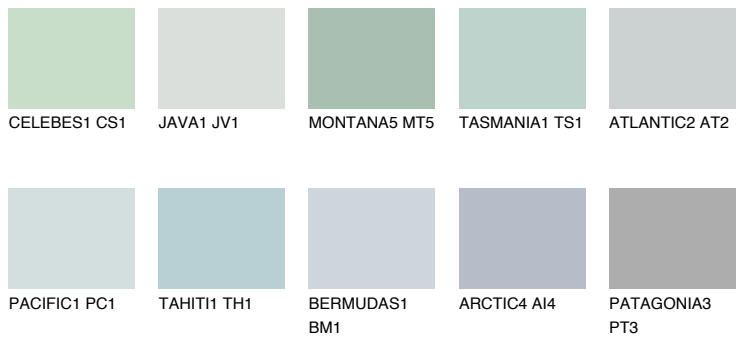

COLOUR DETAILS

OCEANIA1 OC1

68% **TSR** 65%

Matching colours

COLOURS

INTENSE

For more information on plasters and paints, go to www.ceresit.ee

*The presented colours refer to plasters and paints offered by Ceresit. Due to the use of digital techniques, the presented colours might not represent the original ones, thus they cannot be considered as a reliable colour presentation. We recommend checking the authentic colour samples.