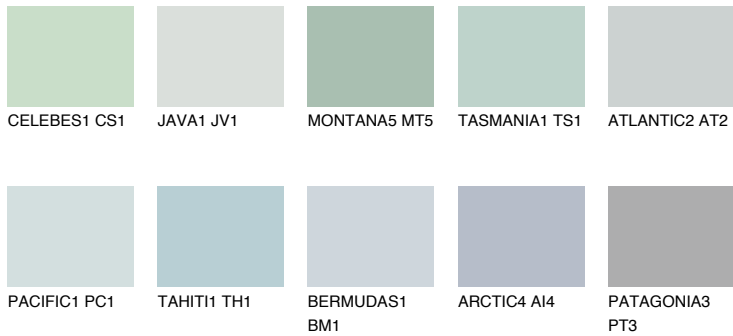

COLOUR DETAILS

OCEANIA1 OC1

68% **TSR** 65%

Matching colours

COLOURS

INTENSE

For more information on plasters and paints, go to www.ceresit.ee

*The presented colours refer to plasters and paints offered by Ceresit. Due to the use of digital techniques, the presented colours might not represent the original ones, thus they cannot be considered as a reliable colour presentation. We recommend checking the authentic colour samples.