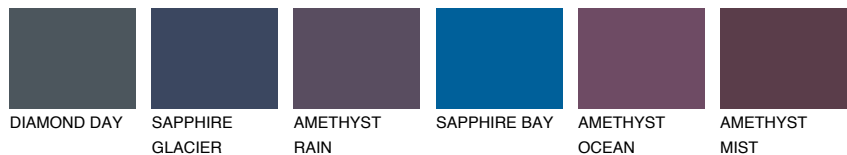

COLOUR DETAILS

OCEANIA1 OC1

68% **TSR** 65%

Matching colours

COLOURS

INTENSE

For more information on plasters and paints, go to www.ceresit.ee

*The presented colours refer to plasters and paints offered by Ceresit. Due to the use of digital techniques, the presented colours might not represent the original ones, thus they cannot be considered as a reliable colour presentation. We recommend checking the authentic colour samples.