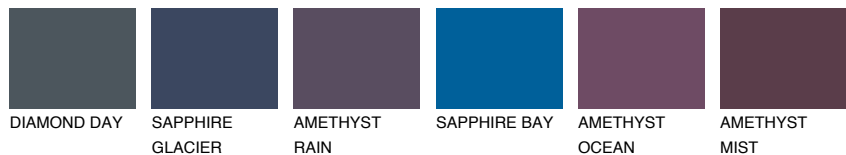

COLOUR DETAILS

OCEANIA1 OC1

68% **TSR** 65%

Matching colours

COLOURS

INTENSE

For more information on plasters and paints, go to www.ceresit.ee

*The presented colours refer to plasters and paints offered by Ceresit. Due to the use of digital techniques, the presented colours might not represent the original ones, thus they cannot be considered as a reliable colour presentation. We recommend checking the authentic colour samples.