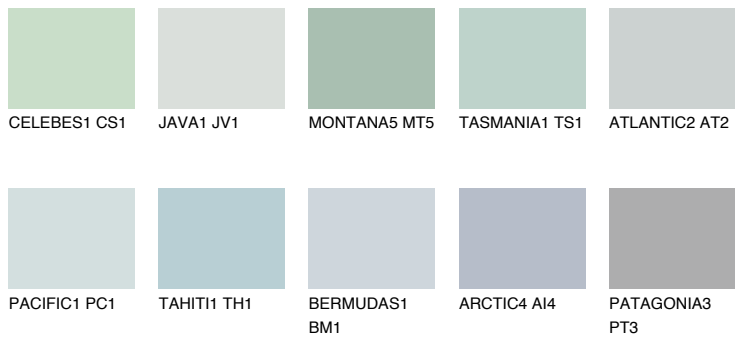

COLOUR DETAILS

OCEANIA1 OC1

68% **TSR** 65%

Matching colours

COLOURS

INTENSE

For more information on plasters and paints, go to www.ceresit.ee

*The presented colours refer to plasters and paints offered by Ceresit. Due to the use of digital techniques, the presented colours might not represent the original ones, thus they cannot be considered as a reliable colour presentation. We recommend checking the authentic colour samples.