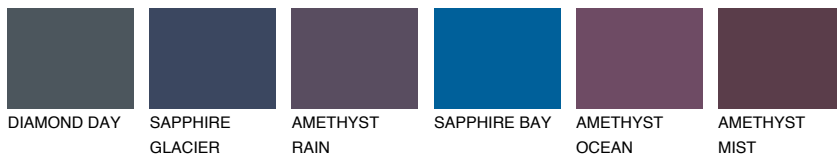

COLOUR DETAILS

OCEANIA1 OC1

68% **TSR** 65%

Matching colours

COLOURS

INTENSE

For more information on plasters and paints, go to www.ceresit.ee

*The presented colours refer to plasters and paints offered by Ceresit. Due to the use of digital techniques, the presented colours might not represent the original ones, thus they cannot be considered as a reliable colour presentation. We recommend checking the authentic colour samples.