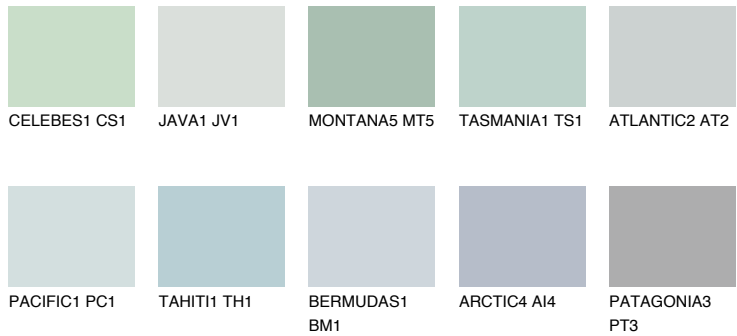

# COLOUR DETAILS

## OCEANIA1 OC1

68% **TSR** 65%

### Matching colours

#### COLOURS