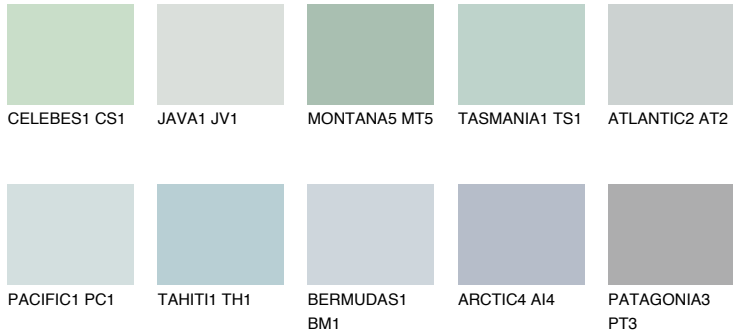

COLOUR DETAILS

OCEANIA1 OC1

68% **TSR** 65%

Matching colours

COLOURS

INTENSE

For more information on plasters and paints, go to www.ceresit.ee

*The presented colours refer to plasters and paints offered by Ceresit. Due to the use of digital techniques, the presented colours might not represent the original ones, thus they cannot be considered as a reliable colour presentation. We recommend checking the authentic colour samples.