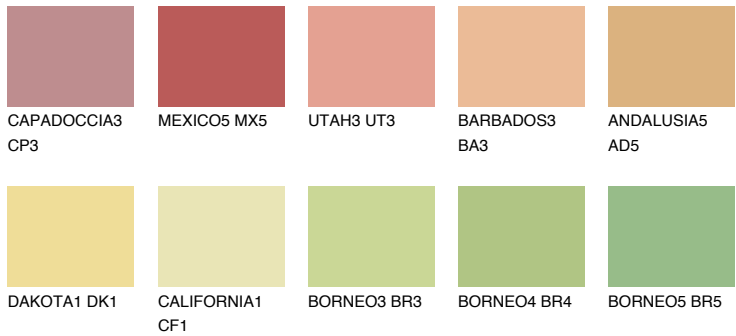

GOBI4 GB4

67% **TSR** 66%

Matching colours

COLOURS

INTENSE

For more information on plasters and paints, go to
www.ceresit.ee

*The presented colours refer to plasters and paints offered by Ceresit. Due to the use of digital techniques, the presented colours might not represent the original ones, thus they cannot be considered as a reliable colour presentation. We recommend checking the authentic colour samples.