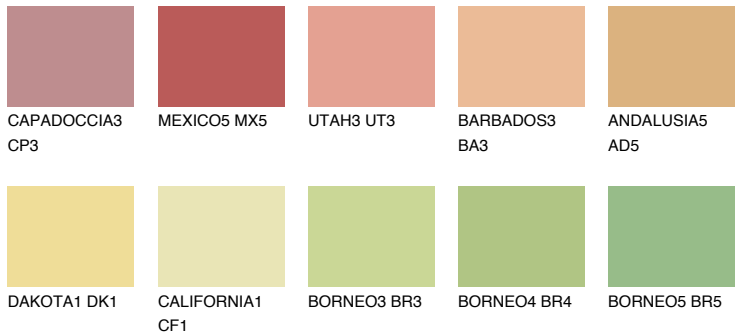

GOBI4 GB4

67% **TSR** 66%

Matching colours

COLOURS

INTENSE

For more information on plasters and paints, go to www.ceresit.ee

*The presented colours refer to plasters and paints offered by Ceresit. Due to the use of digital techniques, the presented colours might not represent the original ones, thus they cannot be considered as a reliable colour presentation. We recommend checking the authentic colour samples.