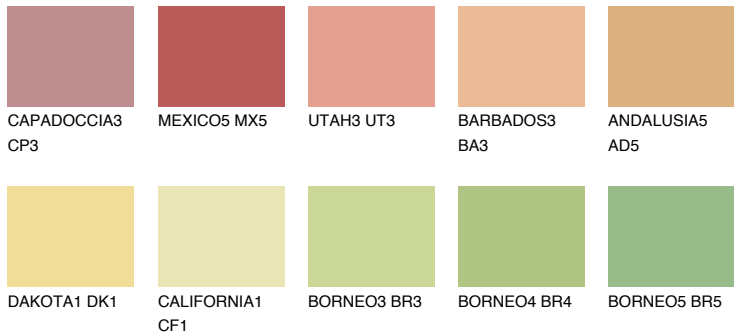

GOBI4 GB4

67% **TSR** 66%

Matching colours

COLOURS

INTENSE

For more information on plasters and paints, go to www.ceresit.ee

*The presented colours refer to plasters and paints offered by Ceresit. Due to the use of digital techniques, the presented colours might not represent the original ones, thus they cannot be considered as a reliable colour presentation. We recommend checking the authentic colour samples.