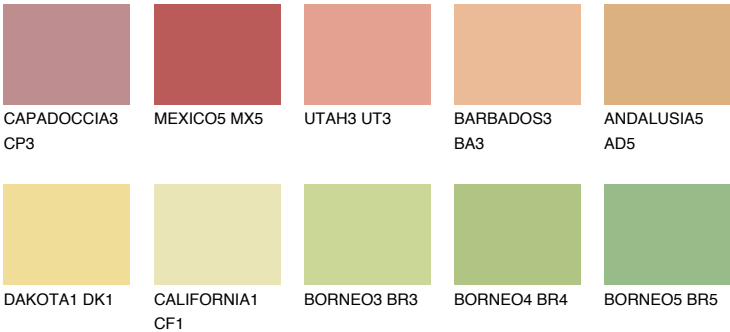

## GOBI4 GB4

67% **TSR** 66%

### Matching colours

#### COLOURS

#### INTENSE

For more information on plasters and paints, go to [www.ceresit.ee](http://www.ceresit.ee)

\*The presented colours refer to plasters and paints offered by Ceresit. Due to the use of digital techniques, the presented colours might not represent the original ones, thus they cannot be considered as a reliable colour presentation. We recommend checking the authentic colour samples.