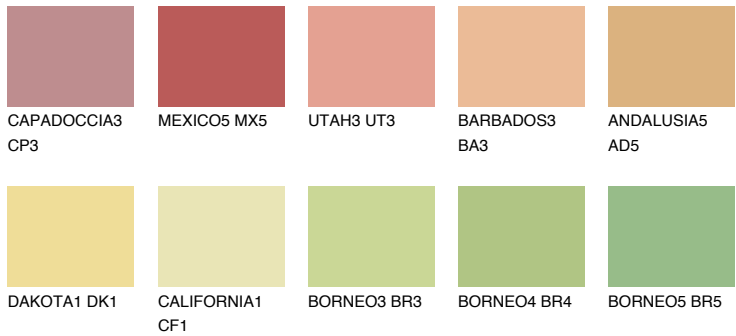

COLOUR DETAILS

GOBI4 GB4

67% **TSR** 66%

Matching colours

COLOURS

INTENSE

For more information on plasters and paints, go to www.ceresit.ee

*The presented colours refer to plasters and paints offered by Ceresit. Due to the use of digital techniques, the presented colours might not represent the original ones, thus they cannot be considered as a reliable colour presentation. We recommend checking the authentic colour samples.