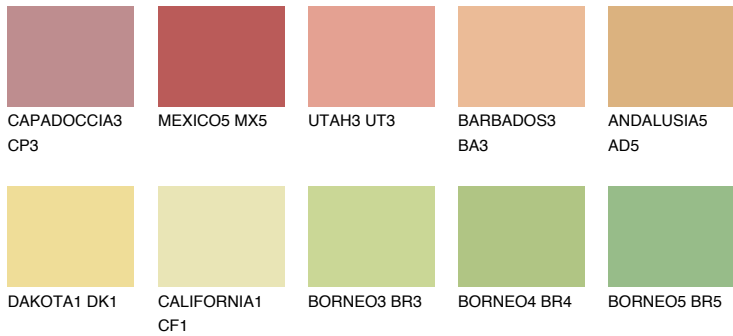

# COLOUR DETAILS

## GOBI4 GB4

67% **TSR** 66%

## Matching colours

### COLOURS