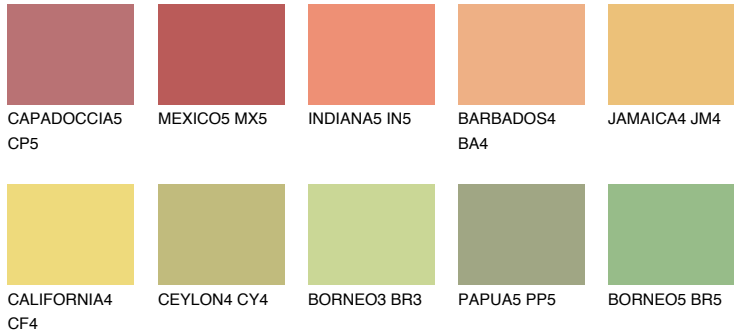

COLOUR DETAILS

GOBI5 GB5

64% **TSR** 67%

Matching colours

COLOURS

INTENSE

For more information on plasters and paints, go to www.ceresit.ee

*The presented colours refer to plasters and paints offered by Ceresit. Due to the use of digital techniques, the presented colours might not represent the original ones, thus they cannot be considered as a reliable colour presentation. We recommend checking the authentic colour samples.