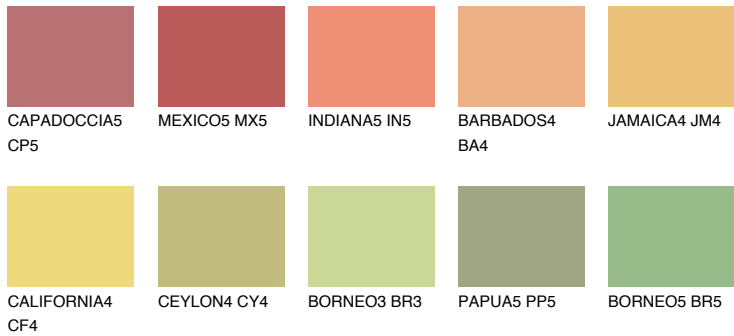

COLOUR DETAILS

GOBI5 GB5

64% **TSR** 67%

Matching colours

COLOURS

INTENSE

For more information on plasters and paints, go to www.ceresit.ee

*The presented colours refer to plasters and paints offered by Ceresit. Due to the use of digital techniques, the presented colours might not represent the original ones, thus they cannot be considered as a reliable colour presentation. We recommend checking the authentic colour samples.