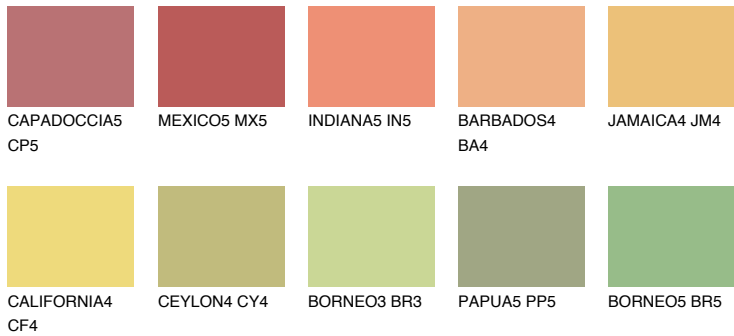

## GOBI5 GB5

64% **TSR** 67%

### Matching colours

#### COLOURS

#### INTENSE

For more information on plasters and paints, go to  
[www.ceresit.ee](http://www.ceresit.ee)

\*The presented colours refer to plasters and paints offered by Ceresit. Due to the use of digital techniques, the presented colours might not represent the original ones, thus they cannot be considered as a reliable colour presentation. We recommend checking the authentic colour samples.