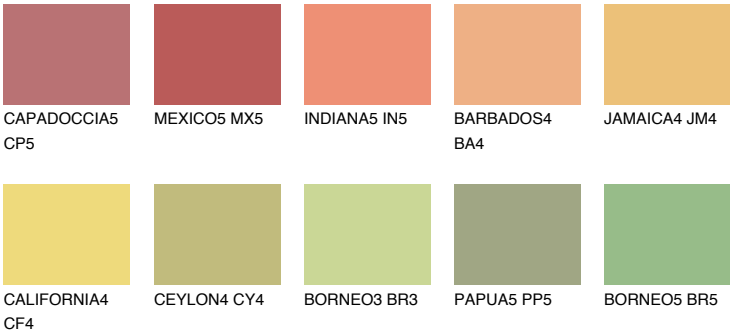

GOBI5 GB5

64% **TSR** 67%

Matching colours

COLOURS

INTENSE

For more information on plasters and paints, go to www.ceresit.ee

*The presented colours refer to plasters and paints offered by Ceresit. Due to the use of digital techniques, the presented colours might not represent the original ones, thus they cannot be considered as a reliable colour presentation. We recommend checking the authentic colour samples.