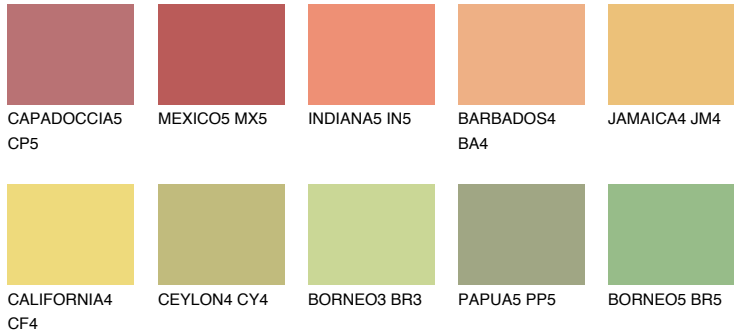

# COLOUR DETAILS

## Matching colours

### COLOURS

### INTENSE

For more information on plasters and paints, go to [www.ceresit.ee](http://www.ceresit.ee)

\*The presented colours refer to plasters and paints offered by Ceresit. Due to the use of digital techniques, the presented colours might not represent the original ones, thus they cannot be considered as a reliable colour presentation. We recommend checking the authentic colour samples.