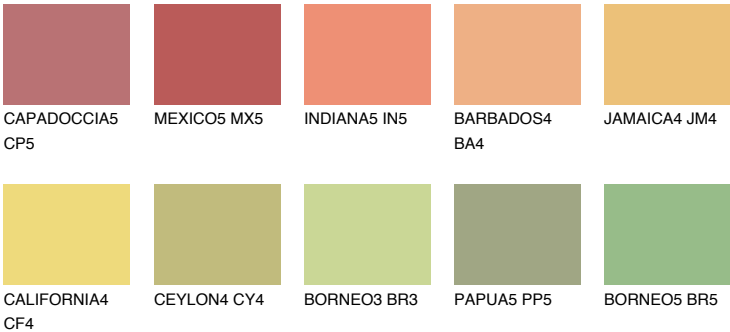

GOBI5 GB5

64% **TSR** 67%

Matching colours

COLOURS

INTENSE

For more information on plasters and paints, go to www.ceresit.ee

*The presented colours refer to plasters and paints offered by Ceresit. Due to the use of digital techniques, the presented colours might not represent the original ones, thus they cannot be considered as a reliable colour presentation. We recommend checking the authentic colour samples.