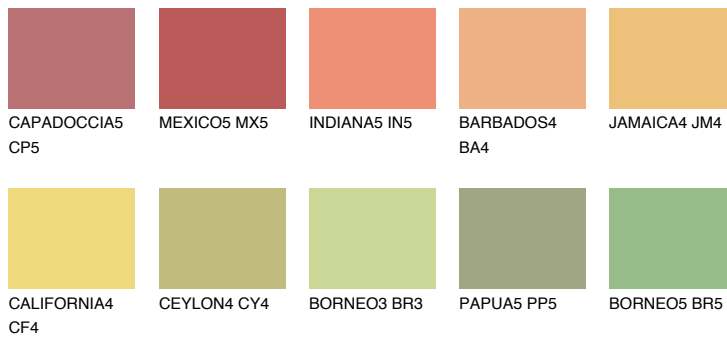

COLOUR DETAILS

GOBI5 GB5

64% **TSR** 67%

Matching colours

COLOURS

INTENSE

For more information on plasters and paints, go to www.ceresit.ee

*The presented colours refer to plasters and paints offered by Ceresit. Due to the use of digital techniques, the presented colours might not represent the original ones, thus they cannot be considered as a reliable colour presentation. We recommend checking the authentic colour samples.