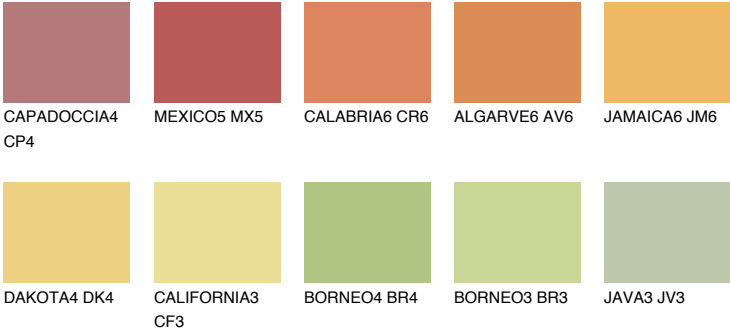

GOBI6 GB6

61% **TSR** 64%

Matching colours

COLOURS

INTENSE

For more information on plasters and paints, go to www.ceresit.ee

*The presented colours refer to plasters and paints offered by Ceresit. Due to the use of digital techniques, the presented colours might not represent the original ones, thus they cannot be considered as a reliable colour presentation. We recommend checking the authentic colour samples.