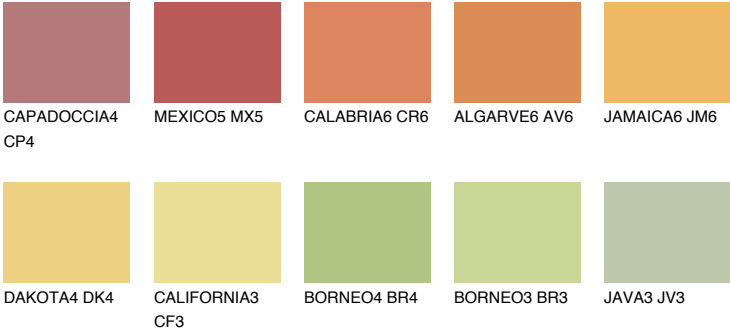

## GOBI6 GB6

61% **TSR** 64%

### Matching colours

#### COLOURS

#### INTENSE

For more information on plasters and paints, go to [www.ceresit.ee](http://www.ceresit.ee)

\*The presented colours refer to plasters and paints offered by Ceresit. Due to the use of digital techniques, the presented colours might not represent the original ones, thus they cannot be considered as a reliable colour presentation. We recommend checking the authentic colour samples.