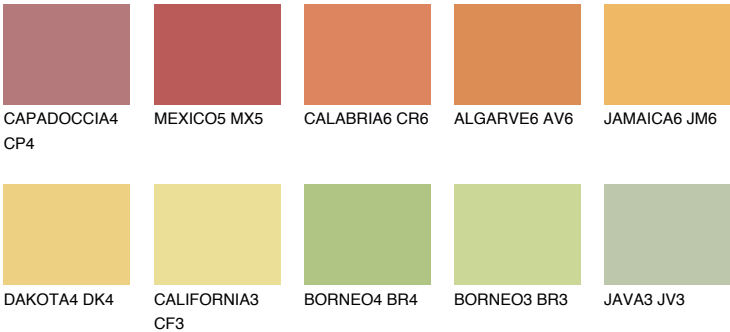

## GOBI6 GB6

61% **TSR** 64%

### Matching colours

#### COLOURS

#### INTENSE

For more information on plasters and paints, go to [www.ceresit.ee](http://www.ceresit.ee)

\*The presented colours refer to plasters and paints offered by Ceresit. Due to the use of digital techniques, the presented colours might not represent the original ones, thus they cannot be considered as a reliable colour presentation. We recommend checking the authentic colour samples.