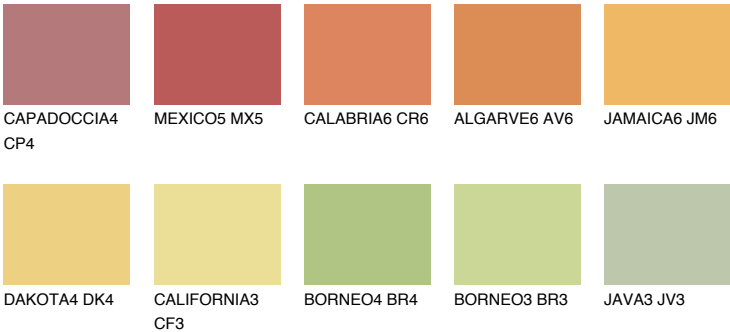

GOBI6 GB6

61% **TSR** 64%

Matching colours

COLOURS

INTENSE

For more information on plasters and paints, go to www.ceresit.ee

*The presented colours refer to plasters and paints offered by Ceresit. Due to the use of digital techniques, the presented colours might not represent the original ones, thus they cannot be considered as a reliable colour presentation. We recommend checking the authentic colour samples.