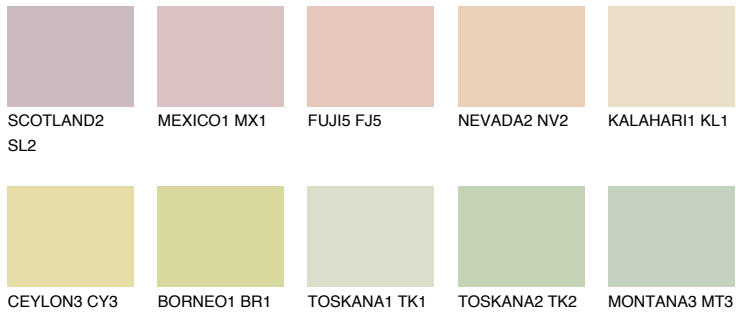

COLOUR DETAILS

NAMIB1 NM1

73% **TSR** 70%

Matching colours

COLOURS

INTENSE

For more information on plasters and paints, go to www.ceresit.ee

*The presented colours refer to plasters and paints offered by Ceresit. Due to the use of digital techniques, the presented colours might not represent the original ones, thus they cannot be considered as a reliable colour presentation. We recommend checking the authentic colour samples.