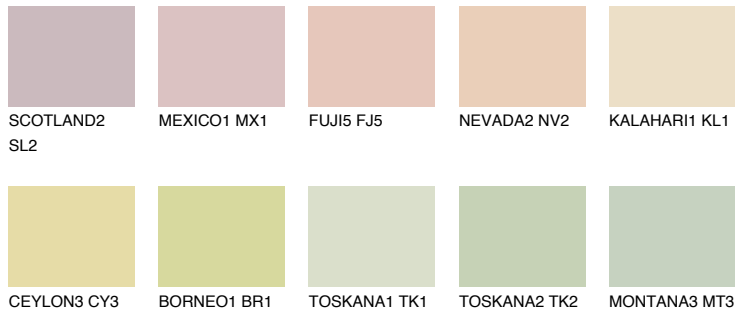

# COLOUR DETAILS

**NAMIB1 NM1**

73% **TSR** 70%

## Matching colours

### COLOURS

### INTENSE

For more information on plasters and paints, go to [www.ceresit.ee](http://www.ceresit.ee)

\*The presented colours refer to plasters and paints offered by Ceresit. Due to the use of digital techniques, the presented colours might not represent the original ones, thus they cannot be considered as a reliable colour presentation. We recommend checking the authentic colour samples.