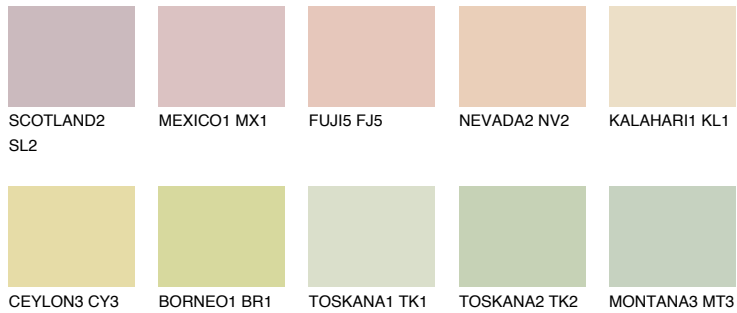

COLOUR DETAILS

NAMIB1 NM1

73% **TSR** 70%

Matching colours

COLOURS

INTENSE

For more information on plasters and paints, go to www.ceresit.ee

*The presented colours refer to plasters and paints offered by Ceresit. Due to the use of digital techniques, the presented colours might not represent the original ones, thus they cannot be considered as a reliable colour presentation. We recommend checking the authentic colour samples.