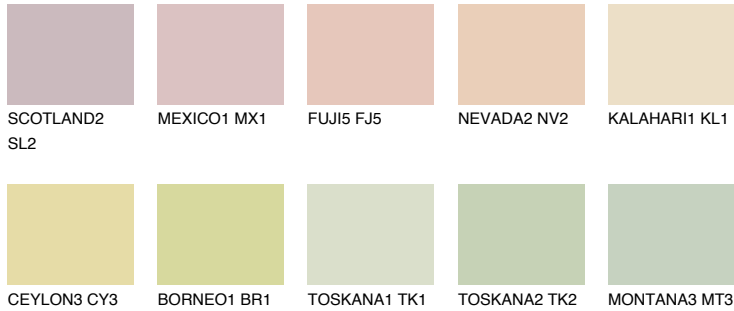

COLOUR DETAILS

NAMIB1 NM1

73% **TSR** 70%

Matching colours

COLOURS

INTENSE

For more information on plasters and paints, go to www.ceresit.ee

*The presented colours refer to plasters and paints offered by Ceresit. Due to the use of digital techniques, the presented colours might not represent the original ones, thus they cannot be considered as a reliable colour presentation. We recommend checking the authentic colour samples.