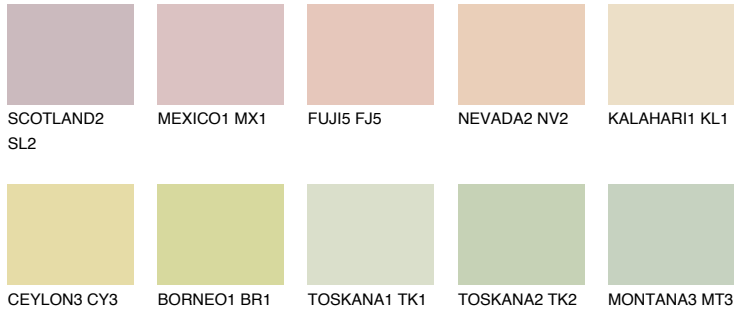

# COLOUR DETAILS

## NAMIB1 NM1

73% **TSR** 70%

## Matching colours

### COLOURS