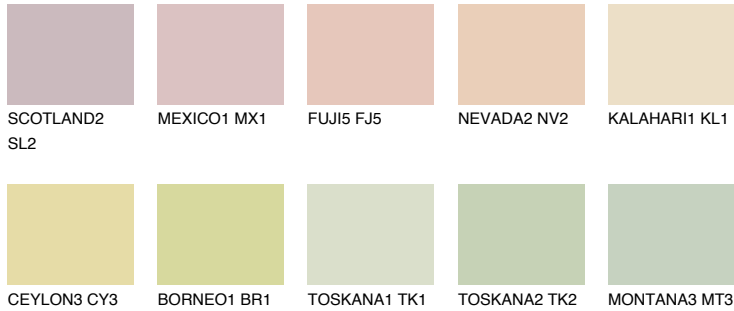

# COLOUR DETAILS

**NAMIB1 NM1**

73% **TSR** 70%

## Matching colours

### COLOURS

### INTENSE

For more information on plasters and paints, go to [www.ceresit.ee](http://www.ceresit.ee)

\*The presented colours refer to plasters and paints offered by Ceresit. Due to the use of digital techniques, the presented colours might not represent the original ones, thus they cannot be considered as a reliable colour presentation. We recommend checking the authentic colour samples.