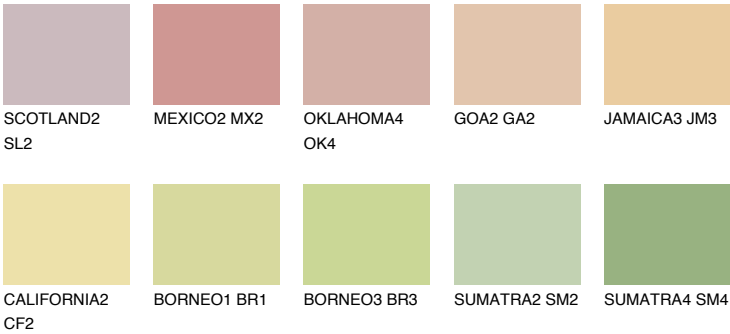

NAMIB2 NM2

70% **TSR** 69%

Matching colours

COLOURS

INTENSE

For more information on plasters and paints, go to www.ceresit.ee

*The presented colours refer to plasters and paints offered by Ceresit. Due to the use of digital techniques, the presented colours might not represent the original ones, thus they cannot be considered as a reliable colour presentation. We recommend checking the authentic colour samples.