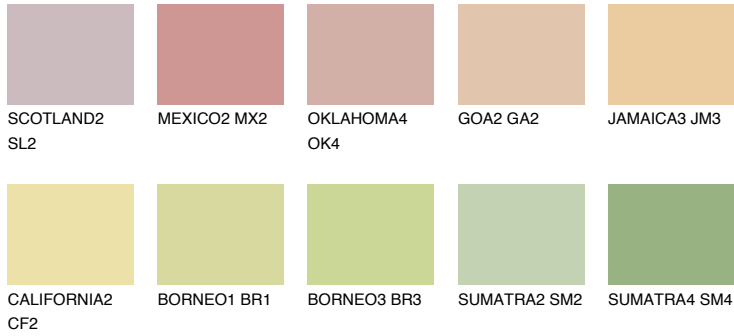

COLOUR DETAILS

NAMIB2 NM2

70% TSR 69%

Matching colours

COLOURS

INTENSE

For more information on plasters and paints, go to www.ceresit.ee

*The presented colours refer to plasters and paints offered by Ceresit. Due to the use of digital techniques, the presented colours might not represent the original ones, thus they cannot be considered as a reliable colour presentation. We recommend checking the authentic colour samples.