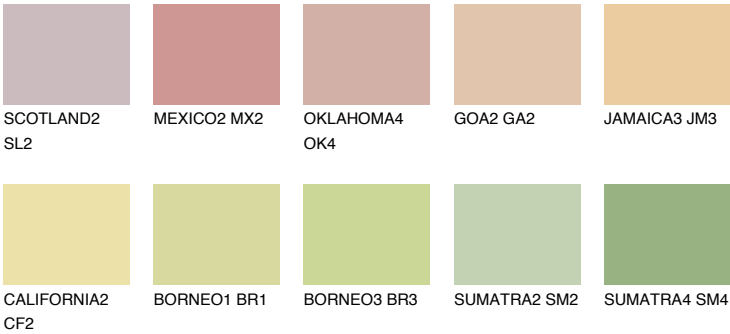

NAMIB2 NM2

70% TSR 69%

Matching colours

COLOURS

INTENSE

For more information on plasters and paints, go to www.ceresit.ee

*The presented colours refer to plasters and paints offered by Ceresit. Due to the use of digital techniques, the presented colours might not represent the original ones, thus they cannot be considered as a reliable colour presentation. We recommend checking the authentic colour samples.