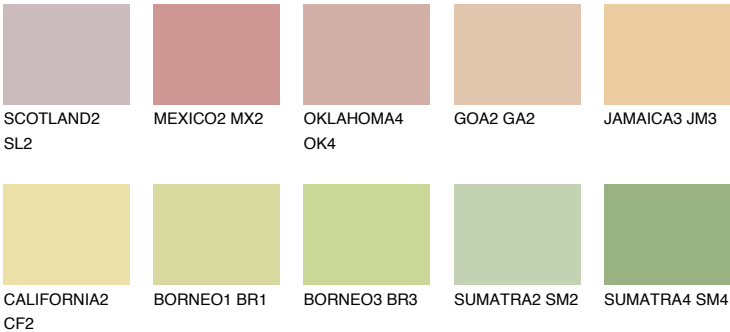

NAMIB2 NM2

70% **TSR** 69%

Matching colours

COLOURS

INTENSE

For more information on plasters and paints, go to www.ceresit.ee

*The presented colours refer to plasters and paints offered by Ceresit. Due to the use of digital techniques, the presented colours might not represent the original ones, thus they cannot be considered as a reliable colour presentation. We recommend checking the authentic colour samples.