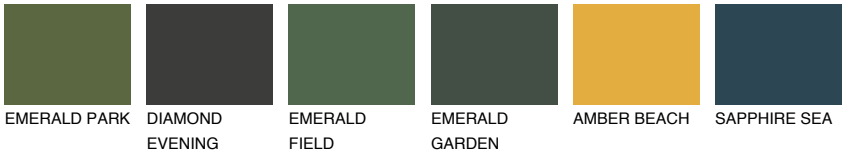

NAMIB2 NM2

70% **TSR** 69%

Matching colours

COLOURS

INTENSE

For more information on plasters and paints, go to www.ceresit.ee

*The presented colours refer to plasters and paints offered by Ceresit. Due to the use of digital techniques, the presented colours might not represent the original ones, thus they cannot be considered as a reliable colour presentation. We recommend checking the authentic colour samples.