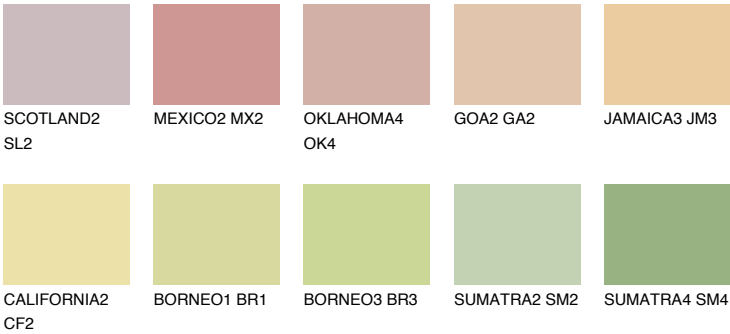

## NAMIB2 NM2

70% **TSR** 69%

### Matching colours

#### COLOURS

#### INTENSE

For more information on plasters and paints, go to [www.ceresit.ee](http://www.ceresit.ee)

\*The presented colours refer to plasters and paints offered by Ceresit. Due to the use of digital techniques, the presented colours might not represent the original ones, thus they cannot be considered as a reliable colour presentation. We recommend checking the authentic colour samples.