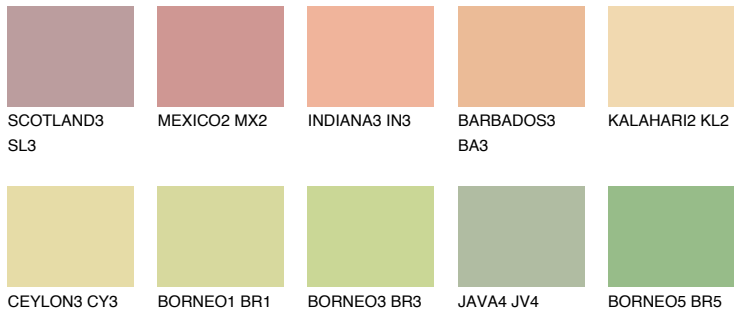

# COLOUR DETAILS

## NAMIB3 NM3

67% TSR 67%

### Matching colours

#### COLOURS