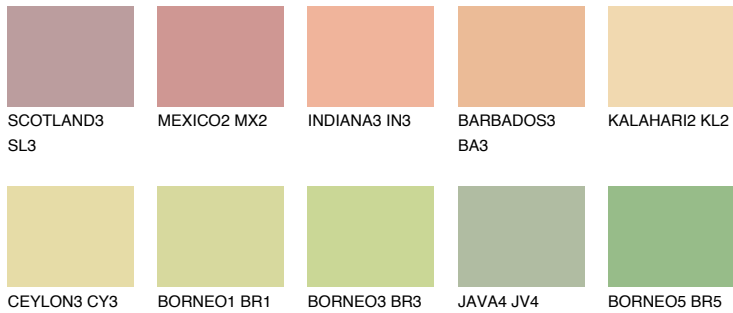

# COLOUR DETAILS

**NAMIB3 NM3**

67% **TSR** 67%

## Matching colours

### COLOURS

### INTENSE

For more information on plasters and paints, go to [www.ceresit.ee](http://www.ceresit.ee)

\*The presented colours refer to plasters and paints offered by Ceresit. Due to the use of digital techniques, the presented colours might not represent the original ones, thus they cannot be considered as a reliable colour presentation. We recommend checking the authentic colour samples.