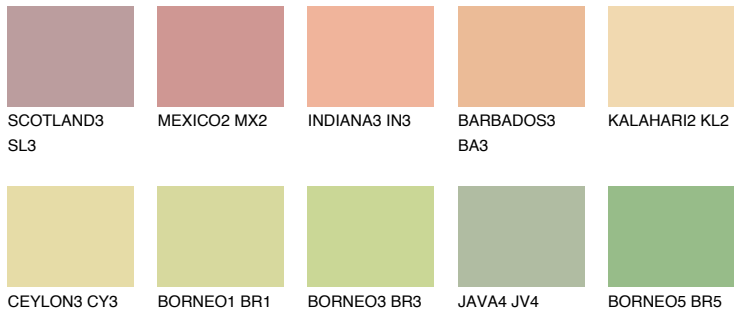

COLOUR DETAILS

NAMIB3 NM3

67% TSR 67%

Matching colours

COLOURS

INTENSE

For more information on plasters and paints, go to www.ceresit.ee

*The presented colours refer to plasters and paints offered by Ceresit. Due to the use of digital techniques, the presented colours might not represent the original ones, thus they cannot be considered as a reliable colour presentation. We recommend checking the authentic colour samples.