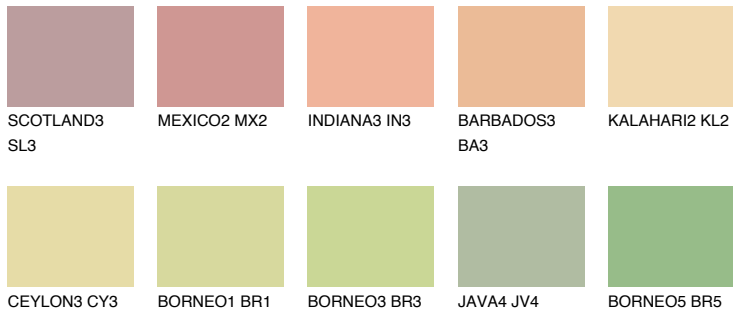

COLOUR DETAILS

NAMIB3 NM3

67% TSR 67%

Matching colours

COLOURS

INTENSE

For more information on plasters and paints, go to www.ceresit.ee

*The presented colours refer to plasters and paints offered by Ceresit. Due to the use of digital techniques, the presented colours might not represent the original ones, thus they cannot be considered as a reliable colour presentation. We recommend checking the authentic colour samples.