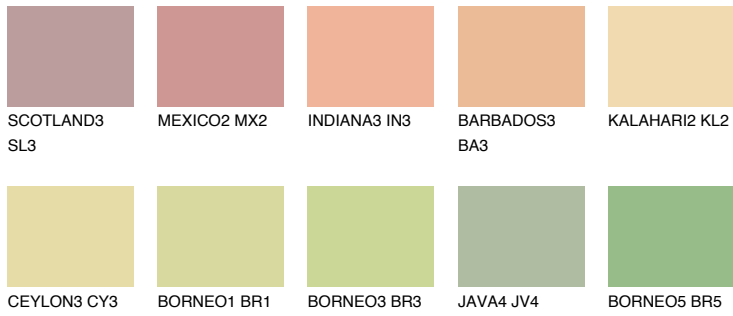

# COLOUR DETAILS

## NAMIB3 NM3

67% TSR 67%

### Matching colours

#### COLOURS