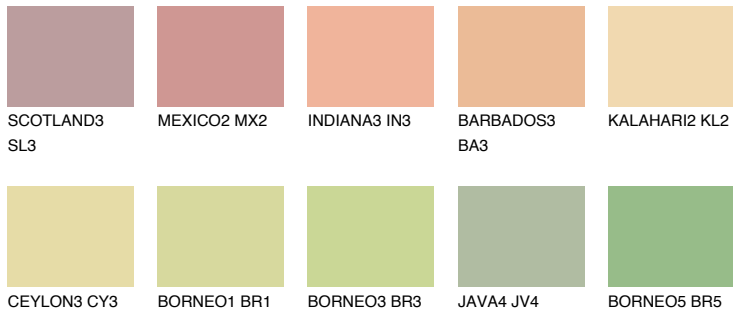

COLOUR DETAILS

NAMIB3 NM3

67% TSR 67%

Matching colours

COLOURS

INTENSE

For more information on plasters and paints, go to www.ceresit.ee

*The presented colours refer to plasters and paints offered by Ceresit. Due to the use of digital techniques, the presented colours might not represent the original ones, thus they cannot be considered as a reliable colour presentation. We recommend checking the authentic colour samples.