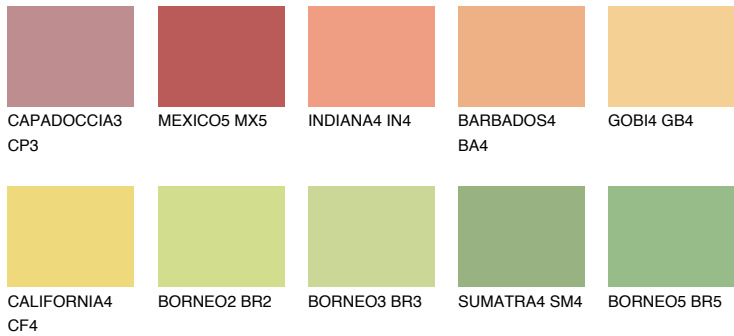

COLOUR DETAILS

NAMIB4 NM4

59% TSR 64%

Matching colours

COLOURS

INTENSE

For more information on plasters and paints, go to www.ceresit.ee

*The presented colours refer to plasters and paints offered by Ceresit. Due to the use of digital techniques, the presented colours might not represent the original ones, thus they cannot be considered as a reliable colour presentation. We recommend checking the authentic colour samples.