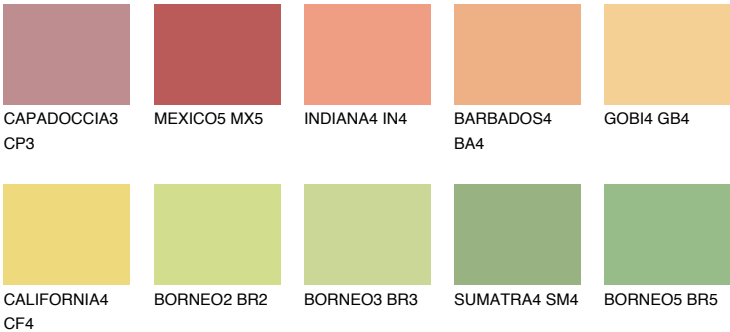

NAMIB4 NM4

59% **TSR** 64%

Matching colours

COLOURS

INTENSE

For more information on plasters and paints, go to www.ceresit.ee

*The presented colours refer to plasters and paints offered by Ceresit. Due to the use of digital techniques, the presented colours might not represent the original ones, thus they cannot be considered as a reliable colour presentation. We recommend checking the authentic colour samples.