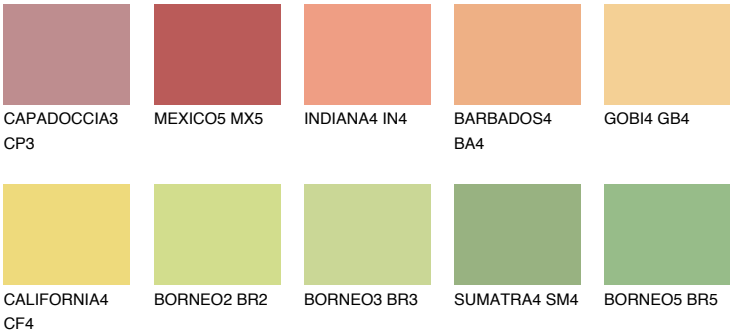

## NAMIB4 NM4

59% **TSR** 64%

### Matching colours

#### COLOURS

#### INTENSE

For more information on plasters and paints, go to [www.ceresit.ee](http://www.ceresit.ee)

\*The presented colours refer to plasters and paints offered by Ceresit. Due to the use of digital techniques, the presented colours might not represent the original ones, thus they cannot be considered as a reliable colour presentation. We recommend checking the authentic colour samples.