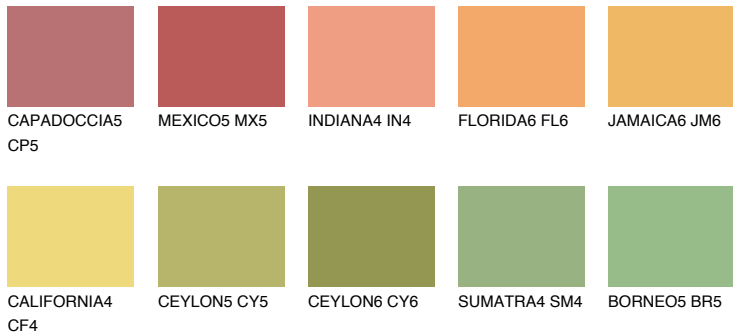

COLOUR DETAILS

NAMIB5 NM5

58% TSR 60%

Matching colours

COLOURS

INTENSE

For more information on plasters and paints, go to www.ceresit.ee

*The presented colours refer to plasters and paints offered by Ceresit. Due to the use of digital techniques, the presented colours might not represent the original ones, thus they cannot be considered as a reliable colour presentation. We recommend checking the authentic colour samples.