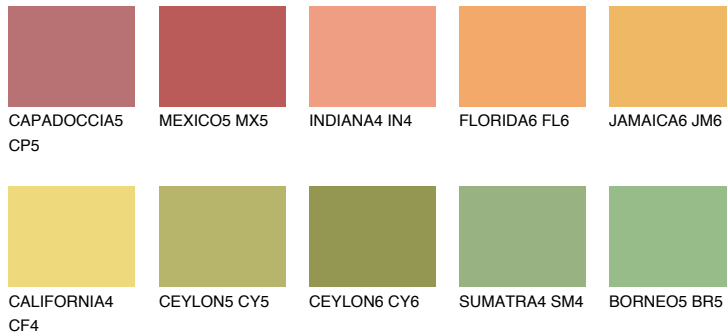

COLOUR DETAILS

NAMIB5 NM5

58% TSR 60%

Matching colours

COLOURS

INTENSE

For more information on plasters and paints, go to www.ceresit.ee

*The presented colours refer to plasters and paints offered by Ceresit. Due to the use of digital techniques, the presented colours might not represent the original ones, thus they cannot be considered as a reliable colour presentation. We recommend checking the authentic colour samples.