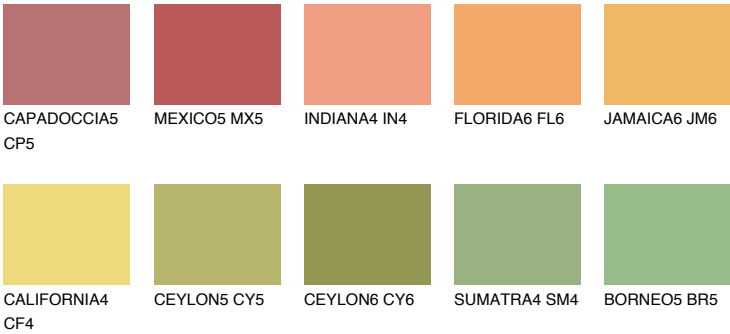

COLOUR DETAILS

NAMIB5 NM5

58% **TSR** 60%

Matching colours

COLOURS

INTENSE

For more information on plasters and paints, go to www.ceresit.ee

*The presented colours refer to plasters and paints offered by Ceresit. Due to the use of digital techniques, the presented colours might not represent the original ones, thus they cannot be considered as a reliable colour presentation. We recommend checking the authentic colour samples.