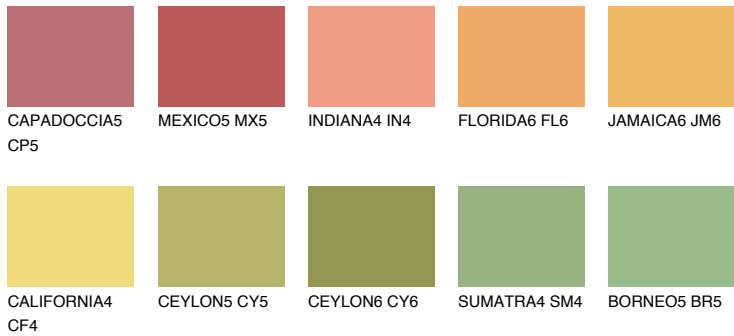

COLOUR DETAILS

NAMIB5 NM5

58% TSR 60%

Matching colours

COLOURS

INTENSE

For more information on plasters and paints, go to www.ceresit.ee

*The presented colours refer to plasters and paints offered by Ceresit. Due to the use of digital techniques, the presented colours might not represent the original ones, thus they cannot be considered as a reliable colour presentation. We recommend checking the authentic colour samples.