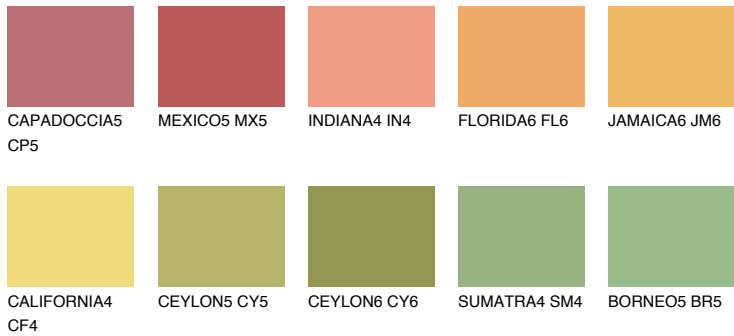

# COLOUR DETAILS

## NAMIB5 NM5

58% **TSR** 60%

### Matching colours

#### COLOURS