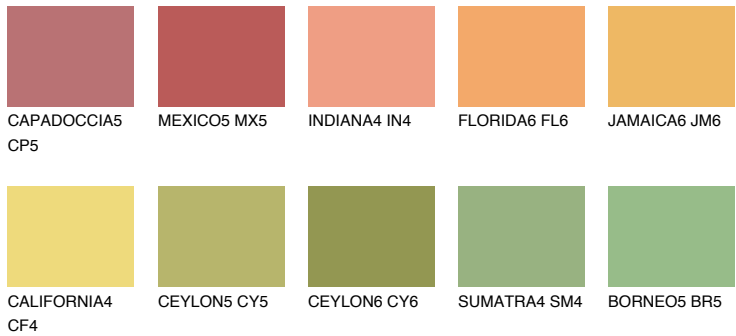

COLOUR DETAILS

NAMIB5 NM5

58% TSR 60%

Matching colours

COLOURS

INTENSE

For more information on plasters and paints, go to www.ceresit.ee

*The presented colours refer to plasters and paints offered by Ceresit. Due to the use of digital techniques, the presented colours might not represent the original ones, thus they cannot be considered as a reliable colour presentation. We recommend checking the authentic colour samples.