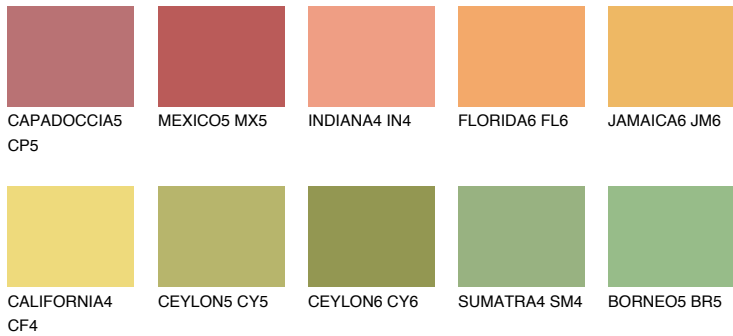

NAMIB5 NM5

58% **TSR** 60%

Matching colours

COLOURS

INTENSE

For more information on plasters and paints, go to
www.ceresit.ee

*The presented colours refer to plasters and paints offered by Ceresit. Due to the use of digital techniques, the presented colours might not represent the original ones, thus they cannot be considered as a reliable colour presentation. We recommend checking the authentic colour samples.