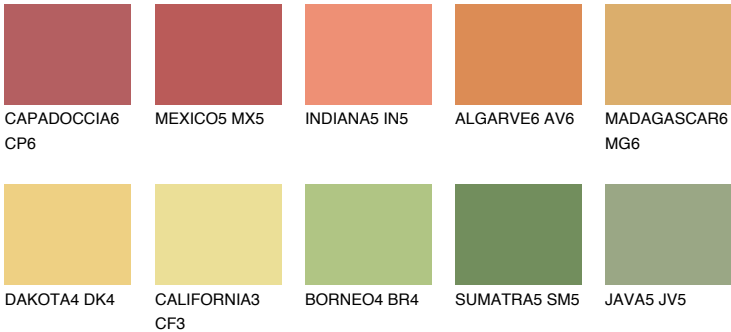

## NAMIB6 NM6

47% **TSR** 57%

### Matching colours

#### COLOURS

#### INTENSE

For more information on plasters and paints, go to [www.ceresit.ee](http://www.ceresit.ee)

\*The presented colours refer to plasters and paints offered by Ceresit. Due to the use of digital techniques, the presented colours might not represent the original ones, thus they cannot be considered as a reliable colour presentation. We recommend checking the authentic colour samples.