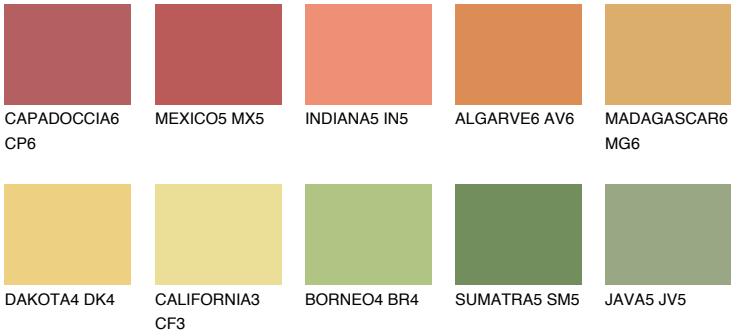

**NAMIB6 NM6**

47% **TSR** 57%

## Matching colours

### COLOURS

### INTENSE

For more information on plasters and paints, go to [www.ceresit.ee](http://www.ceresit.ee)

\*The presented colours refer to plasters and paints offered by Ceresit. Due to the use of digital techniques, the presented colours might not represent the original ones, thus they cannot be considered as a reliable colour presentation. We recommend checking the authentic colour samples.