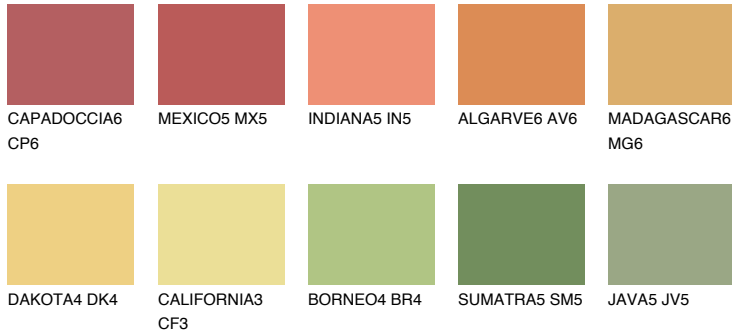

# COLOUR DETAILS

## NAMIB6 NM6

47% TSR 57%

### Matching colours

#### COLOURS