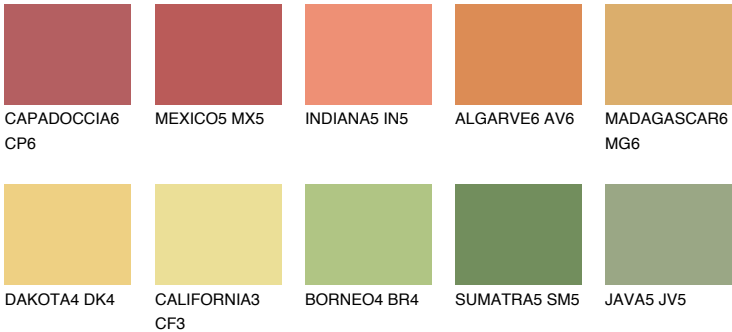

NAMIB6 NM6

47% **TSR** 57%

Matching colours

COLOURS

INTENSE

For more information on plasters and paints, go to www.ceresit.ee

*The presented colours refer to plasters and paints offered by Ceresit. Due to the use of digital techniques, the presented colours might not represent the original ones, thus they cannot be considered as a reliable colour presentation. We recommend checking the authentic colour samples.