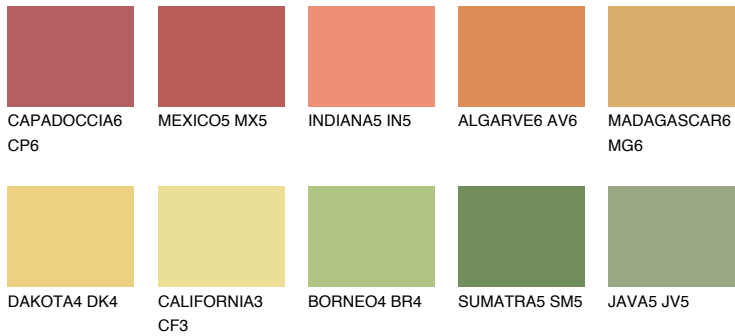

# COLOUR DETAILS

## NAMIB6 NM6

47% TSR 57%

### Matching colours

#### COLOURS