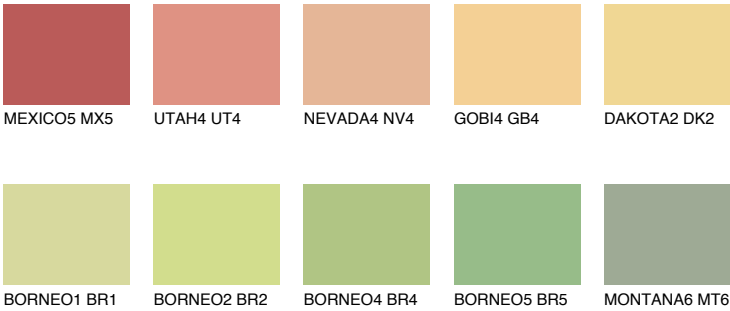

COLOUR DETAILS

DAKOTA1 DK1

72% TSR 67%

Matching colours

COLOURS

INTENSE

For more information on plasters and paints, go to www.ceresit.ee

*The presented colours refer to plasters and paints offered by Ceresit. Due to the use of digital techniques, the presented colours might not represent the original ones, thus they cannot be considered as a reliable colour presentation. We recommend checking the authentic colour samples.