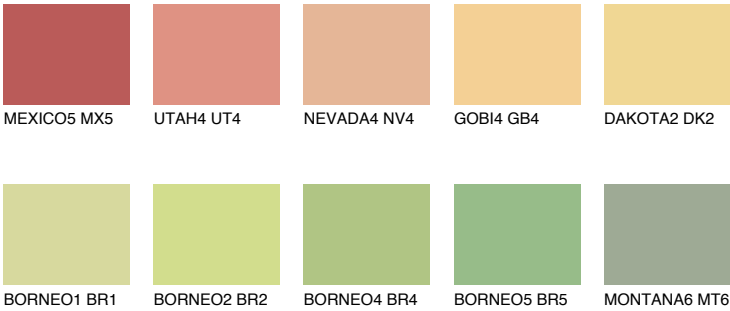

# COLOUR DETAILS

## DAKOTA1 DK1

72% TSR 67%

### Matching colours

#### COLOURS