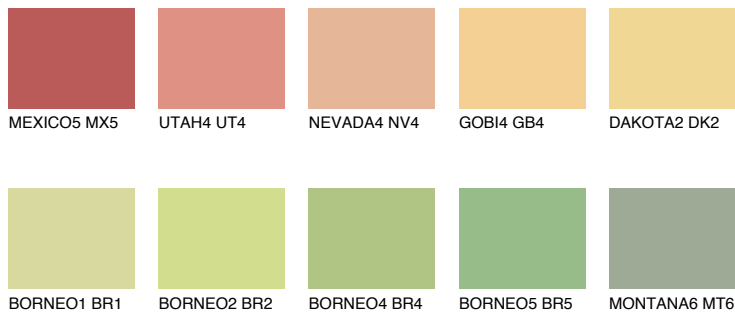

# COLOUR DETAILS

## DAKOTA1 DK1

72% TSR 67%

### Matching colours

#### COLOURS