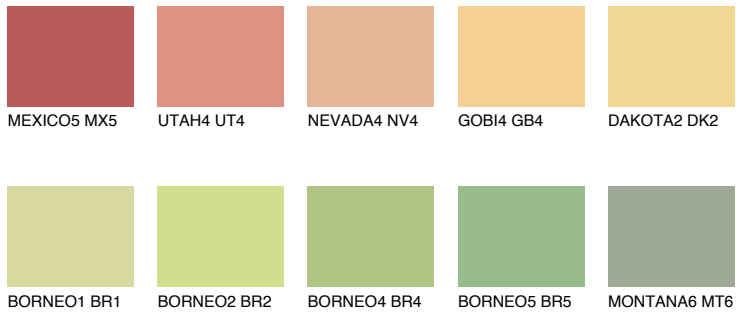

COLOUR DETAILS

DAKOTA1 DK1

72% TSR 67%

Matching colours

COLOURS

INTENSE

For more information on plasters and paints, go to www.ceresit.ee

*The presented colours refer to plasters and paints offered by Ceresit. Due to the use of digital techniques, the presented colours might not represent the original ones, thus they cannot be considered as a reliable colour presentation. We recommend checking the authentic colour samples.