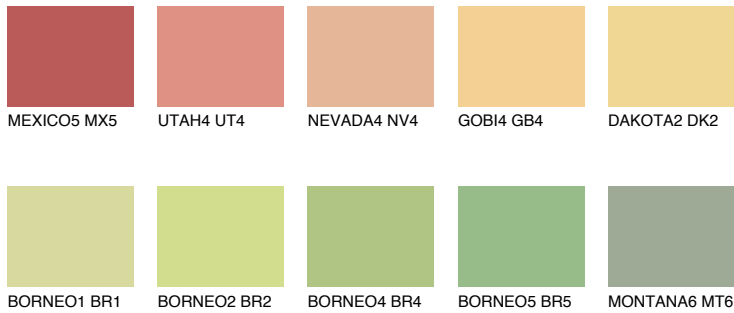

COLOUR DETAILS

DAKOTA1 DK1

72% TSR 67%

Matching colours

COLOURS

INTENSE

For more information on plasters and paints, go to www.ceresit.ee

*The presented colours refer to plasters and paints offered by Ceresit. Due to the use of digital techniques, the presented colours might not represent the original ones, thus they cannot be considered as a reliable colour presentation. We recommend checking the authentic colour samples.