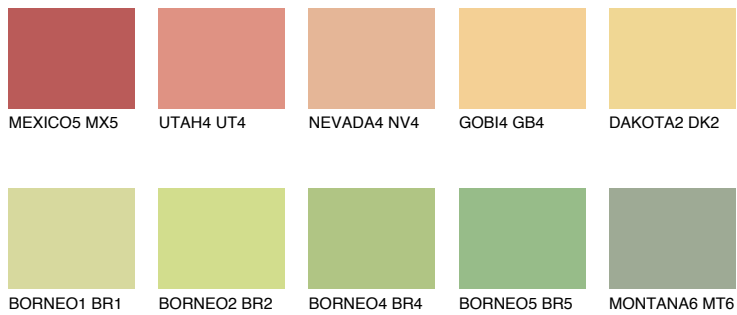

COLOUR DETAILS

DAKOTA1 DK1

72% TSR 67%

Matching colours

COLOURS

INTENSE

For more information on plasters and paints, go to www.ceresit.ee

*The presented colours refer to plasters and paints offered by Ceresit. Due to the use of digital techniques, the presented colours might not represent the original ones, thus they cannot be considered as a reliable colour presentation. We recommend checking the authentic colour samples.