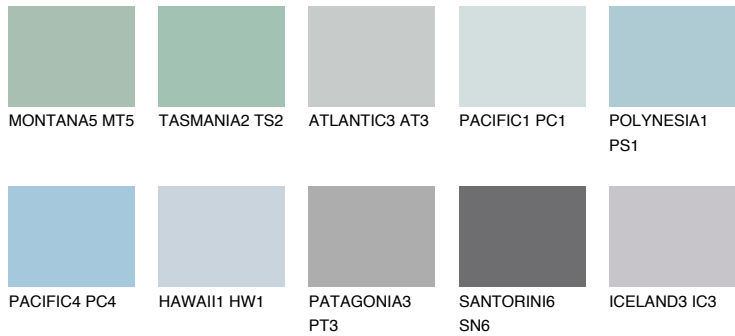

COLOUR DETAILS

OCEANIA2 OC2

60% TSR 62%

Matching colours

COLOURS

INTENSE

For more information on plasters and paints, go to www.ceresit.ee

*The presented colours refer to plasters and paints offered by Ceresit. Due to the use of digital techniques, the presented colours might not represent the original ones, thus they cannot be considered as a reliable colour presentation. We recommend checking the authentic colour samples.