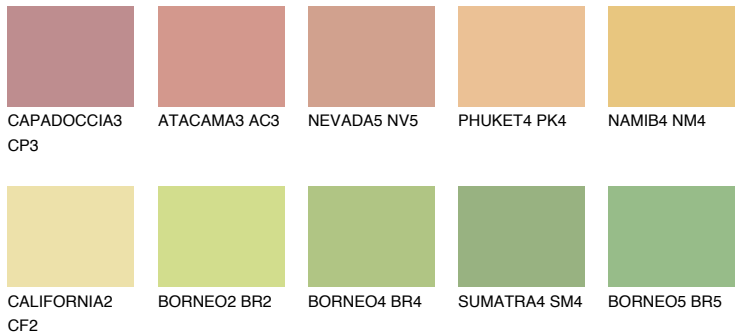

## DAKOTA2 DK2

69% **TSR** 65%

### Matching colours

#### COLOURS

#### INTENSE

For more information on plasters and paints, go to [www.ceresit.ee](http://www.ceresit.ee)

\*The presented colours refer to plasters and paints offered by Ceresit. Due to the use of digital techniques, the presented colours might not represent the original ones, thus they cannot be considered as a reliable colour presentation. We recommend checking the authentic colour samples.