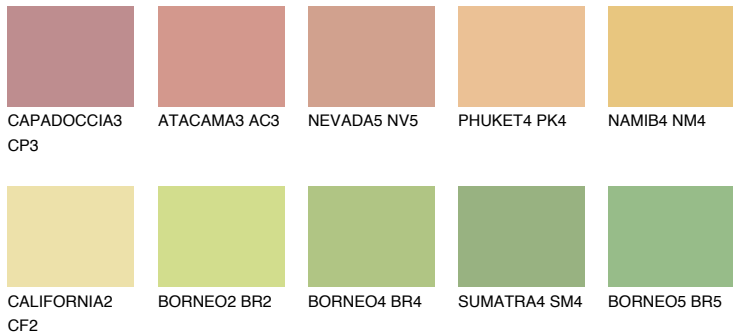

COLOUR DETAILS

DAKOTA2 DK2

69% TSR 65%

Matching colours

COLOURS

INTENSE

For more information on plasters and paints, go to www.ceresit.ee

*The presented colours refer to plasters and paints offered by Ceresit. Due to the use of digital techniques, the presented colours might not represent the original ones, thus they cannot be considered as a reliable colour presentation. We recommend checking the authentic colour samples.