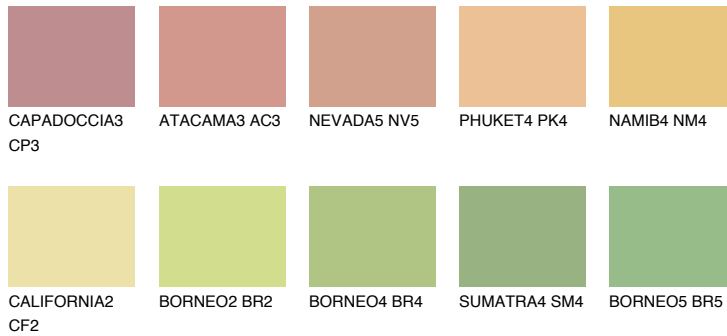

DAKOTA2 DK2

69% **TSR** 65%

Matching colours

COLOURS

INTENSE

For more information on plasters and paints, go to
www.ceresit.ee

*The presented colours refer to plasters and paints offered by Ceresit. Due to the use of digital techniques, the presented colours might not represent the original ones, thus they cannot be considered as a reliable colour presentation. We recommend checking the authentic colour samples.