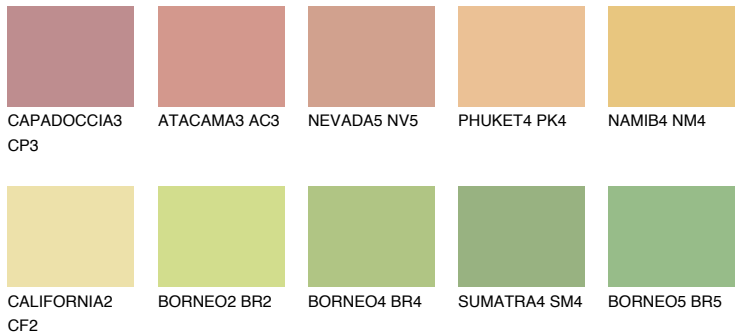

COLOUR DETAILS

DAKOTA2 DK2

69% TSR 65%

Matching colours

COLOURS

INTENSE

For more information on plasters and paints, go to www.ceresit.ee

*The presented colours refer to plasters and paints offered by Ceresit. Due to the use of digital techniques, the presented colours might not represent the original ones, thus they cannot be considered as a reliable colour presentation. We recommend checking the authentic colour samples.