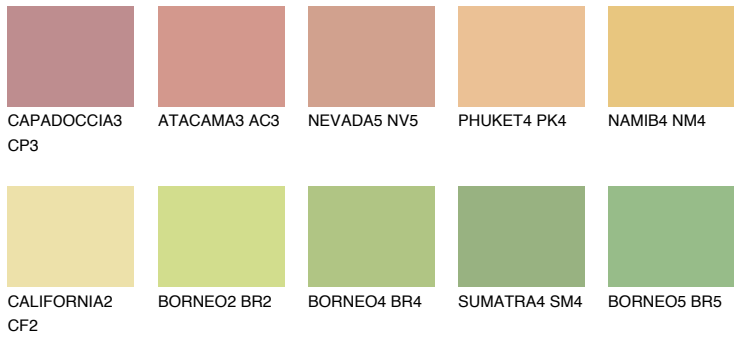

COLOUR DETAILS

DAKOTA2 DK2

69% TSR 65%

Matching colours

COLOURS

INTENSE

For more information on plasters and paints, go to www.ceresit.ee

*The presented colours refer to plasters and paints offered by Ceresit. Due to the use of digital techniques, the presented colours might not represent the original ones, thus they cannot be considered as a reliable colour presentation. We recommend checking the authentic colour samples.