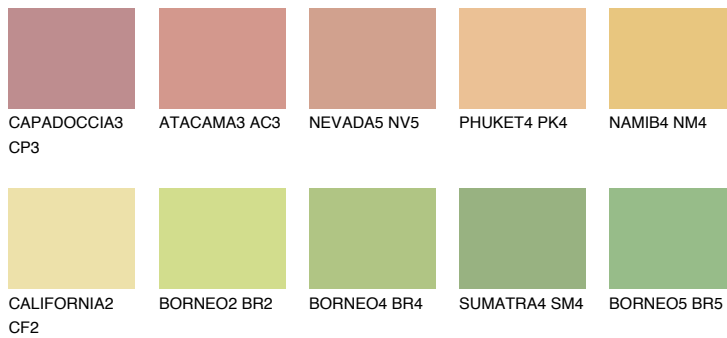

COLOUR DETAILS

DAKOTA2 DK2

69% TSR 65%

Matching colours

COLOURS

INTENSE

For more information on plasters and paints, go to www.ceresit.ee

*The presented colours refer to plasters and paints offered by Ceresit. Due to the use of digital techniques, the presented colours might not represent the original ones, thus they cannot be considered as a reliable colour presentation. We recommend checking the authentic colour samples.