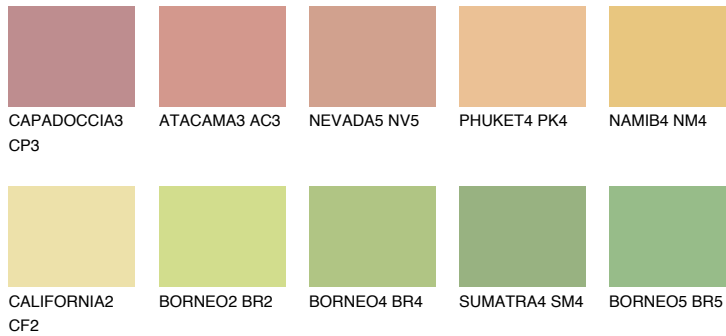

## DAKOTA2 DK2

69% **TSR** 65%

### Matching colours

#### COLOURS

#### INTENSE

For more information on plasters and paints, go to [www.ceresit.ee](http://www.ceresit.ee)

\*The presented colours refer to plasters and paints offered by Ceresit. Due to the use of digital techniques, the presented colours might not represent the original ones, thus they cannot be considered as a reliable colour presentation. We recommend checking the authentic colour samples.