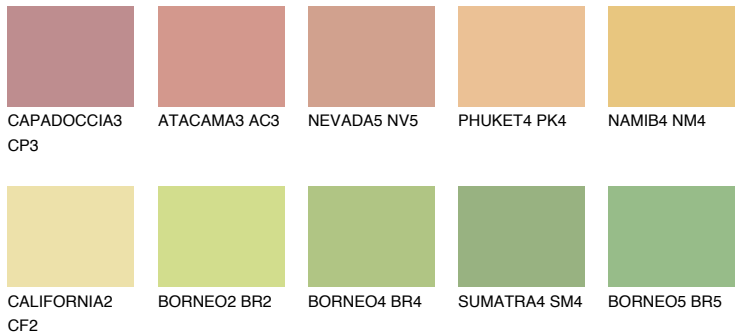

DAKOTA2 DK2

69% TSR 65%

Matching colours

COLOURS

INTENSE

For more information on plasters and paints, go to www.ceresit.ee

*The presented colours refer to plasters and paints offered by Ceresit. Due to the use of digital techniques, the presented colours might not represent the original ones, thus they cannot be considered as a reliable colour presentation. We recommend checking the authentic colour samples.