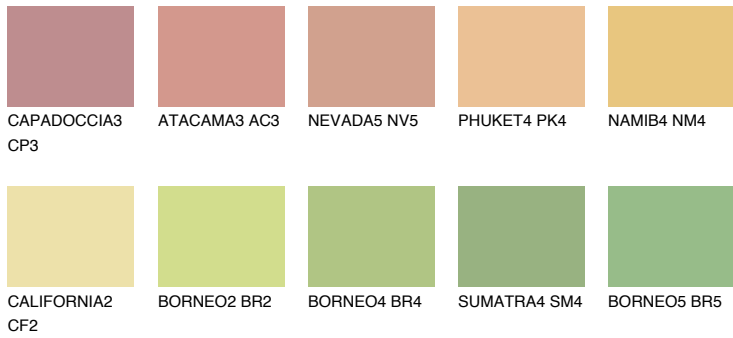

COLOUR DETAILS

DAKOTA2 DK2

69% TSR 65%

Matching colours

COLOURS

INTENSE

For more information on plasters and paints, go to www.ceresit.ee

*The presented colours refer to plasters and paints offered by Ceresit. Due to the use of digital techniques, the presented colours might not represent the original ones, thus they cannot be considered as a reliable colour presentation. We recommend checking the authentic colour samples.