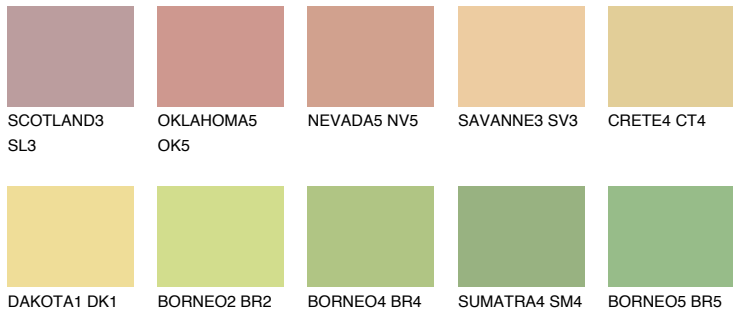

COLOUR DETAILS

DAKOTA3 DK3

71% TSR 68%

Matching colours

COLOURS

INTENSE

For more information on plasters and paints, go to www.ceresit.ee

*The presented colours refer to plasters and paints offered by Ceresit. Due to the use of digital techniques, the presented colours might not represent the original ones, thus they cannot be considered as a reliable colour presentation. We recommend checking the authentic colour samples.