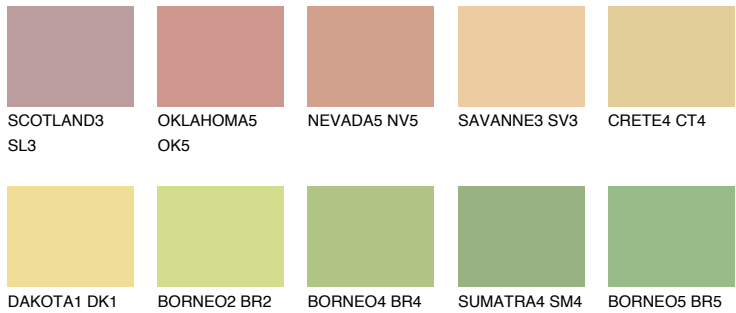

COLOUR DETAILS

DAKOTA3 DK3

71% TSR 68%

Matching colours

COLOURS

INTENSE

For more information on plasters and paints, go to www.ceresit.ee

*The presented colours refer to plasters and paints offered by Ceresit. Due to the use of digital techniques, the presented colours might not represent the original ones, thus they cannot be considered as a reliable colour presentation. We recommend checking the authentic colour samples.