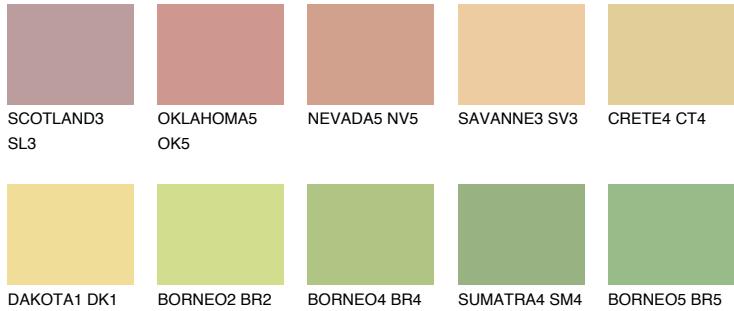

COLOUR DETAILS

DAKOTA3 DK3

71% TSR 68%

Matching colours

COLOURS

INTENSE

For more information on plasters and paints, go to www.ceresit.ee

*The presented colours refer to plasters and paints offered by Ceresit. Due to the use of digital techniques, the presented colours might not represent the original ones, thus they cannot be considered as a reliable colour presentation. We recommend checking the authentic colour samples.