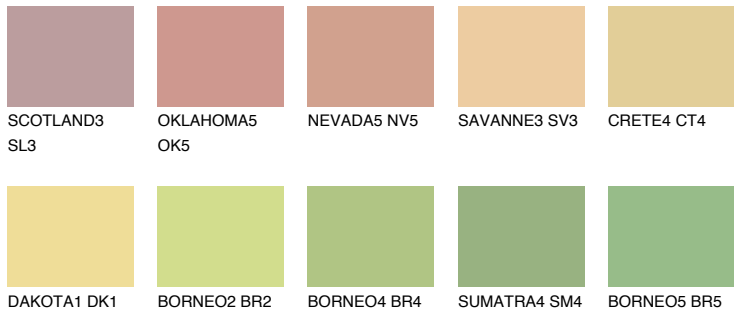

COLOUR DETAILS

DAKOTA3 DK3

71% TSR 68%

Matching colours

COLOURS

INTENSE

For more information on plasters and paints, go to www.ceresit.ee

*The presented colours refer to plasters and paints offered by Ceresit. Due to the use of digital techniques, the presented colours might not represent the original ones, thus they cannot be considered as a reliable colour presentation. We recommend checking the authentic colour samples.