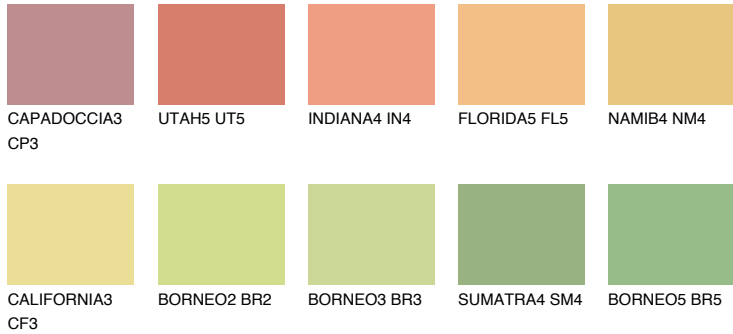

# COLOUR DETAILS

## DAKOTA4 DK4

65% TSR 60%

### Matching colours

#### COLOURS