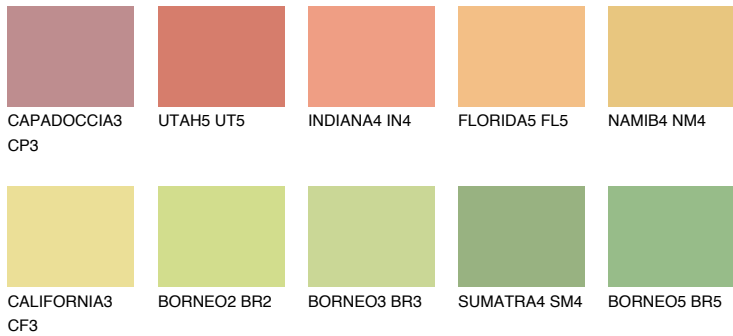

COLOUR DETAILS

DAKOTA4 DK4

65% TSR 60%

Matching colours

COLOURS

INTENSE

For more information on plasters and paints, go to www.ceresit.ee

*The presented colours refer to plasters and paints offered by Ceresit. Due to the use of digital techniques, the presented colours might not represent the original ones, thus they cannot be considered as a reliable colour presentation. We recommend checking the authentic colour samples.