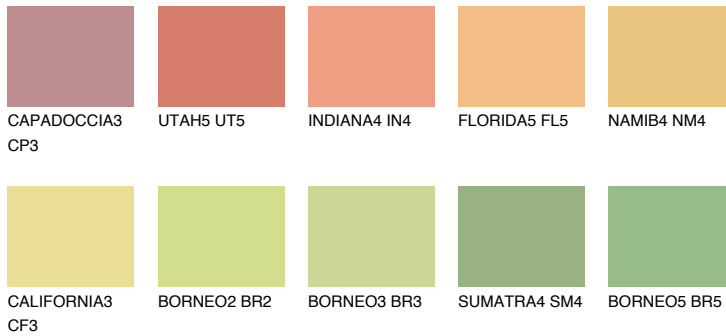

COLOUR DETAILS

DAKOTA4 DK4

65% TSR 60%

Matching colours

COLOURS

INTENSE

For more information on plasters and paints, go to www.ceresit.ee

*The presented colours refer to plasters and paints offered by Ceresit. Due to the use of digital techniques, the presented colours might not represent the original ones, thus they cannot be considered as a reliable colour presentation. We recommend checking the authentic colour samples.