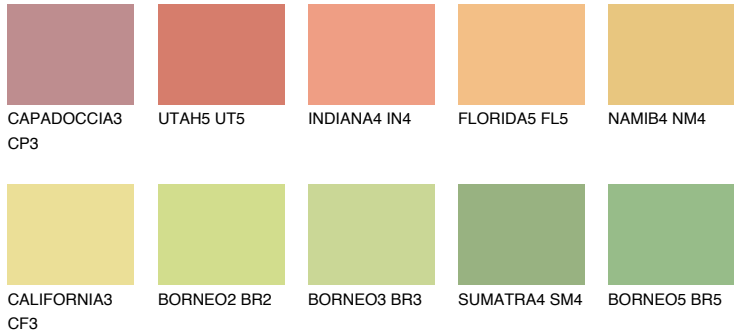

COLOUR DETAILS

DAKOTA4 DK4

65% TSR 60%

Matching colours

COLOURS

INTENSE

For more information on plasters and paints, go to www.ceresit.ee

*The presented colours refer to plasters and paints offered by Ceresit. Due to the use of digital techniques, the presented colours might not represent the original ones, thus they cannot be considered as a reliable colour presentation. We recommend checking the authentic colour samples.