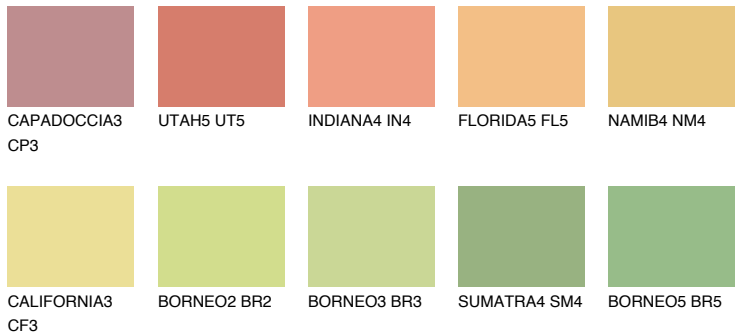

COLOUR DETAILS

DAKOTA4 DK4

65% TSR 60%

Matching colours

COLOURS

INTENSE

For more information on plasters and paints, go to www.ceresit.ee

*The presented colours refer to plasters and paints offered by Ceresit. Due to the use of digital techniques, the presented colours might not represent the original ones, thus they cannot be considered as a reliable colour presentation. We recommend checking the authentic colour samples.