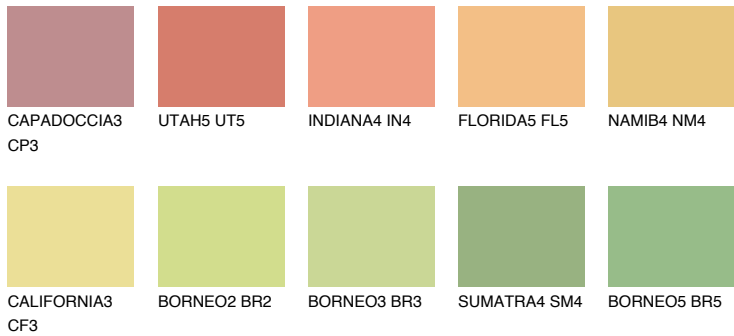

# COLOUR DETAILS

## DAKOTA4 DK4

65% TSR 60%

### Matching colours

#### COLOURS