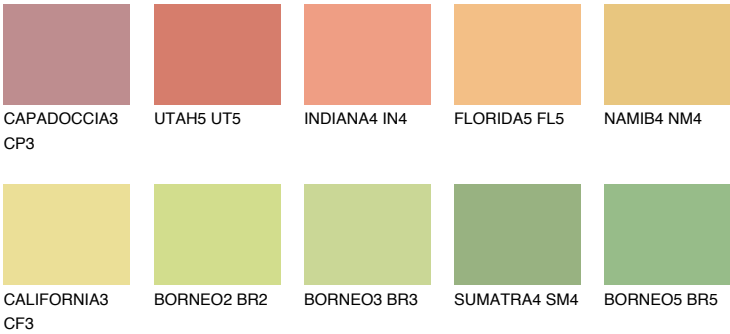

DAKOTA4 DK4

65% TSR 60%

Matching colours

COLOURS

INTENSE

For more information on plasters and paints, go to www.ceresit.ee

*The presented colours refer to plasters and paints offered by Ceresit. Due to the use of digital techniques, the presented colours might not represent the original ones, thus they cannot be considered as a reliable colour presentation. We recommend checking the authentic colour samples.