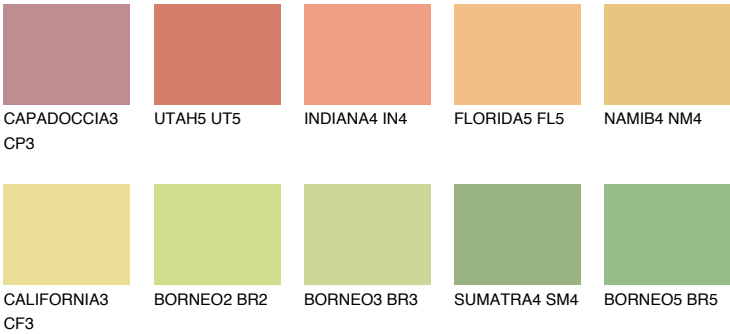

## DAKOTA4 DK4

65% TSR 60%

### Matching colours

#### COLOURS

#### INTENSE

For more information on plasters and paints, go to [www.ceresit.ee](http://www.ceresit.ee)

\*The presented colours refer to plasters and paints offered by Ceresit. Due to the use of digital techniques, the presented colours might not represent the original ones, thus they cannot be considered as a reliable colour presentation. We recommend checking the authentic colour samples.