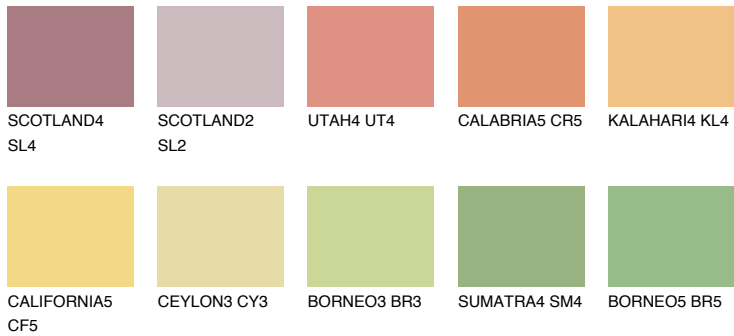

# COLOUR DETAILS

## DAKOTA5 DK5

57% TSR 60%

### Matching colours

#### COLOURS