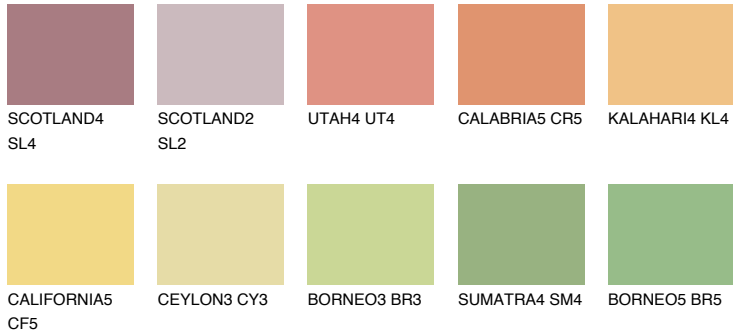

COLOUR DETAILS

DAKOTA5 DK5

57% TSR 60%

Matching colours

COLOURS

INTENSE

For more information on plasters and paints, go to www.ceresit.ee

*The presented colours refer to plasters and paints offered by Ceresit. Due to the use of digital techniques, the presented colours might not represent the original ones, thus they cannot be considered as a reliable colour presentation. We recommend checking the authentic colour samples.