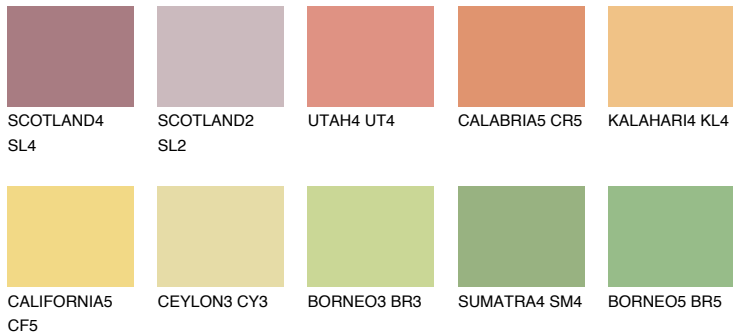

COLOUR DETAILS

DAKOTA5 DK5

57% TSR 60%

Matching colours

COLOURS

INTENSE

For more information on plasters and paints, go to www.ceresit.ee

*The presented colours refer to plasters and paints offered by Ceresit. Due to the use of digital techniques, the presented colours might not represent the original ones, thus they cannot be considered as a reliable colour presentation. We recommend checking the authentic colour samples.