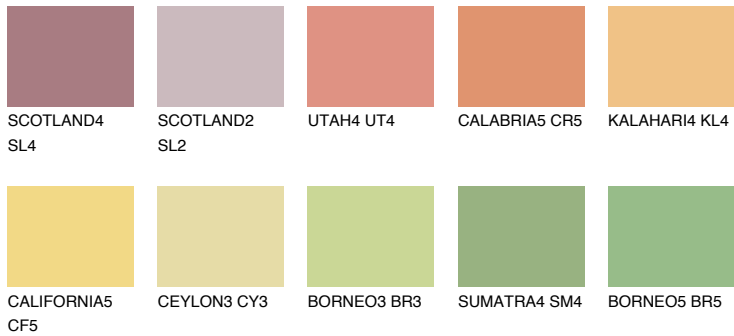

COLOUR DETAILS

DAKOTA5 DK5

57% TSR 60%

Matching colours

COLOURS

INTENSE

For more information on plasters and paints, go to www.ceresit.ee

*The presented colours refer to plasters and paints offered by Ceresit. Due to the use of digital techniques, the presented colours might not represent the original ones, thus they cannot be considered as a reliable colour presentation. We recommend checking the authentic colour samples.