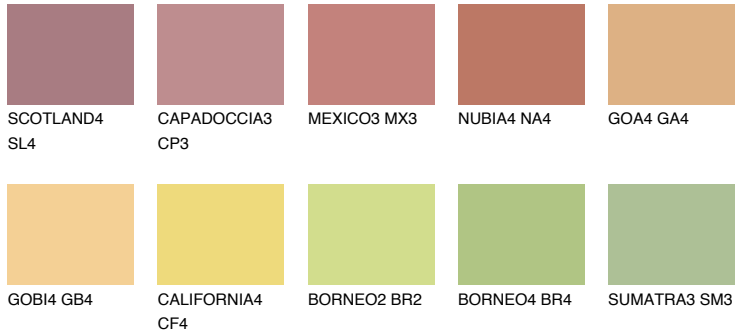

COLOUR DETAILS

DAKOTA6 DK6

48% TSR 50%

Matching colours

COLOURS

INTENSE

For more information on plasters and paints, go to www.ceresit.ee

*The presented colours refer to plasters and paints offered by Ceresit. Due to the use of digital techniques, the presented colours might not represent the original ones, thus they cannot be considered as a reliable colour presentation. We recommend checking the authentic colour samples.