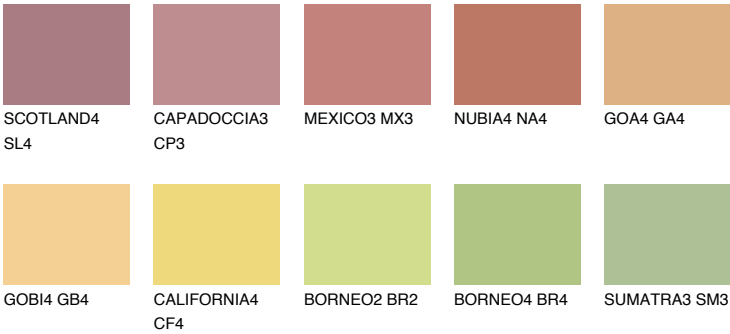

DAKOTA6 DK6

48% **TSR** 50%

Matching colours

COLOURS

INTENSE

For more information on plasters and paints, go to www.ceresit.ee

*The presented colours refer to plasters and paints offered by Ceresit. Due to the use of digital techniques, the presented colours might not represent the original ones, thus they cannot be considered as a reliable colour presentation. We recommend checking the authentic colour samples.