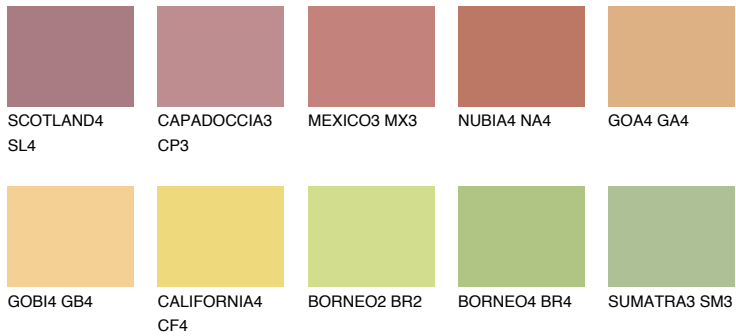

COLOUR DETAILS

DAKOTA6 DK6

48% TSR 50%

Matching colours

COLOURS

INTENSE

For more information on plasters and paints, go to www.ceresit.ee

*The presented colours refer to plasters and paints offered by Ceresit. Due to the use of digital techniques, the presented colours might not represent the original ones, thus they cannot be considered as a reliable colour presentation. We recommend checking the authentic colour samples.