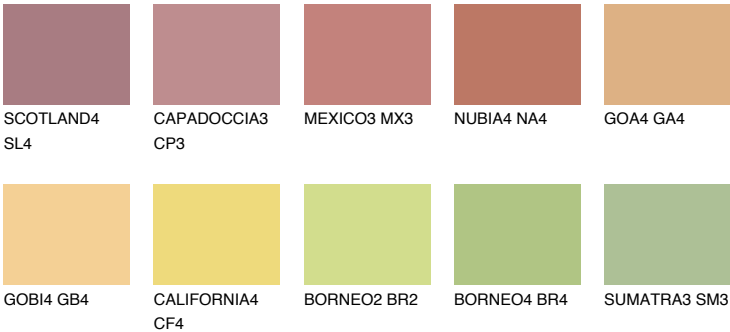

DAKOTA6 DK6

48% TSR 50%

Matching colours

COLOURS

INTENSE

For more information on plasters and paints, go to www.ceresit.ee

*The presented colours refer to plasters and paints offered by Ceresit. Due to the use of digital techniques, the presented colours might not represent the original ones, thus they cannot be considered as a reliable colour presentation. We recommend checking the authentic colour samples.