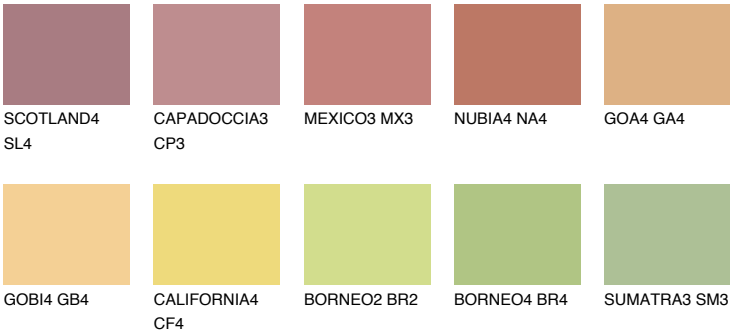

## DAKOTA6 DK6

48% **TSR** 50%

### Matching colours

#### COLOURS

#### INTENSE

For more information on plasters and paints, go to [www.ceresit.ee](http://www.ceresit.ee)

\*The presented colours refer to plasters and paints offered by Ceresit. Due to the use of digital techniques, the presented colours might not represent the original ones, thus they cannot be considered as a reliable colour presentation. We recommend checking the authentic colour samples.