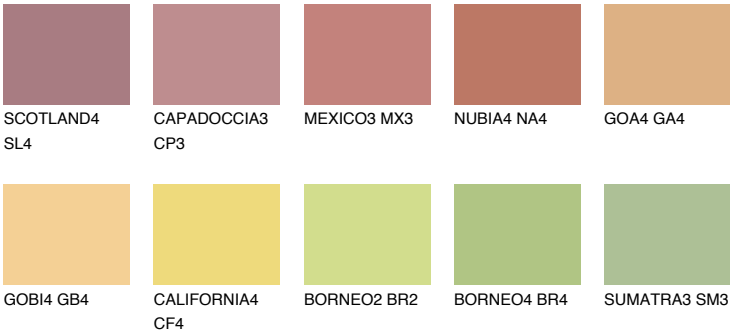

DAKOTA6 DK6

48% **TSR** 50%

Matching colours

COLOURS

INTENSE

For more information on plasters and paints, go to www.ceresit.ee

*The presented colours refer to plasters and paints offered by Ceresit. Due to the use of digital techniques, the presented colours might not represent the original ones, thus they cannot be considered as a reliable colour presentation. We recommend checking the authentic colour samples.