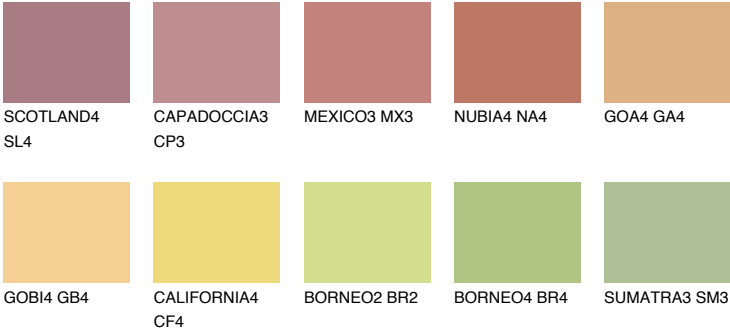

## DAKOTA6 DK6

48% **TSR** 50%

### Matching colours

#### COLOURS

#### INTENSE

For more information on plasters and paints, go to [www.ceresit.ee](http://www.ceresit.ee)

\*The presented colours refer to plasters and paints offered by Ceresit. Due to the use of digital techniques, the presented colours might not represent the original ones, thus they cannot be considered as a reliable colour presentation. We recommend checking the authentic colour samples.