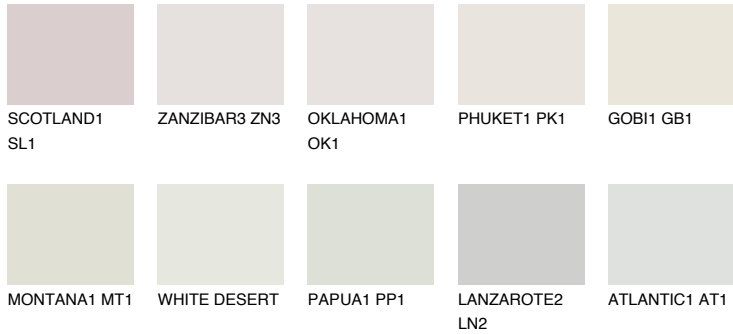

# COLOUR DETAILS

### Matching colours

#### COLOURS

#### INTENSE

For more information on plasters and paints, go to [www.ceresit.ee](http://www.ceresit.ee)

\*The presented colours refer to plasters and paints offered by Ceresit. Due to the use of digital techniques, the presented colours might not represent the original ones, thus they cannot be considered as a reliable colour presentation. We recommend checking the authentic colour samples.