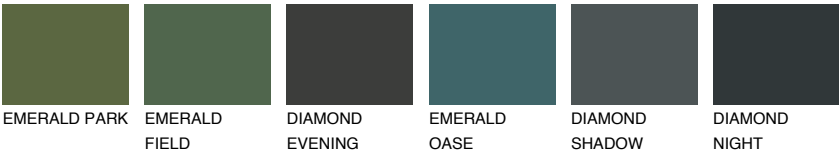

CRETE1 CT1

79% **TSR** 73%

Matching colours

COLOURS

INTENSE

For more information on plasters and paints, go to www.ceresit.ee

*The presented colours refer to plasters and paints offered by Ceresit. Due to the use of digital techniques, the presented colours might not represent the original ones, thus they cannot be considered as a reliable colour presentation. We recommend checking the authentic colour samples.