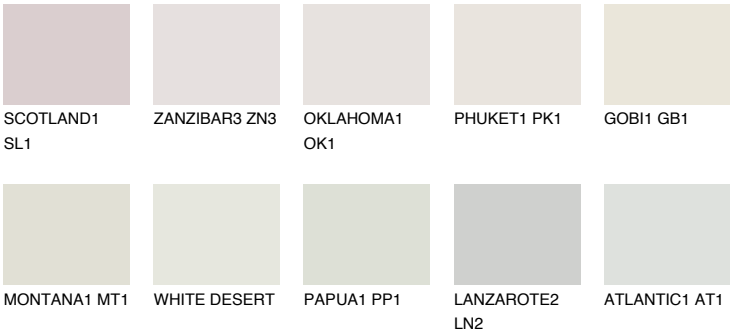

### Matching colours

#### COLOURS

#### INTENSE

For more information on plasters and paints, go to [www.ceresit.ee](http://www.ceresit.ee)

\*The presented colours refer to plasters and paints offered by Ceresit. Due to the use of digital techniques, the presented colours might not represent the original ones, thus they cannot be considered as a reliable colour presentation. We recommend checking the authentic colour samples.