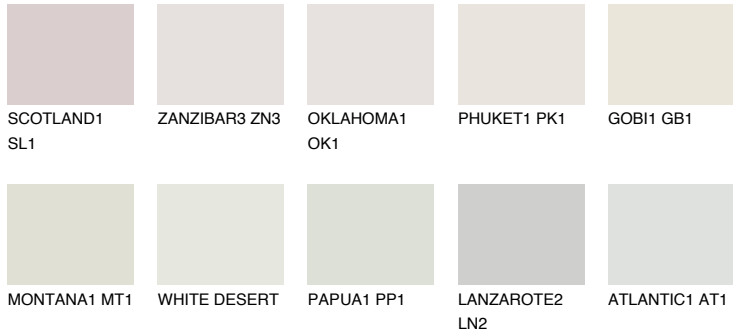

COLOUR DETAILS

CRETE1 CT1

79% TSR 73%

Matching colours

COLOURS

INTENSE

For more information on plasters and paints, go to www.ceresit.ee

*The presented colours refer to plasters and paints offered by Ceresit. Due to the use of digital techniques, the presented colours might not represent the original ones, thus they cannot be considered as a reliable colour presentation. We recommend checking the authentic colour samples.