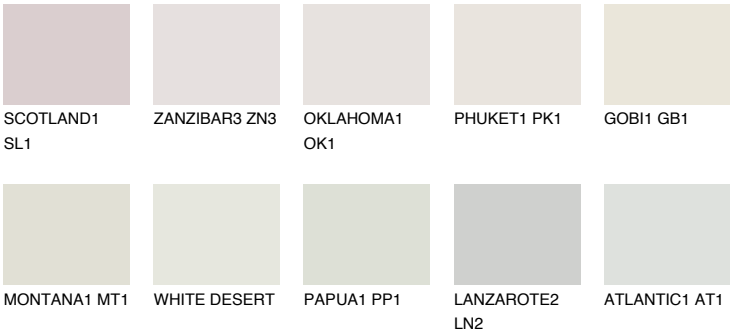

CRETE1 CT1

79% **TSR** 73%

Matching colours

COLOURS

INTENSE

For more information on plasters and paints, go to www.ceresit.ee

*The presented colours refer to plasters and paints offered by Ceresit. Due to the use of digital techniques, the presented colours might not represent the original ones, thus they cannot be considered as a reliable colour presentation. We recommend checking the authentic colour samples.