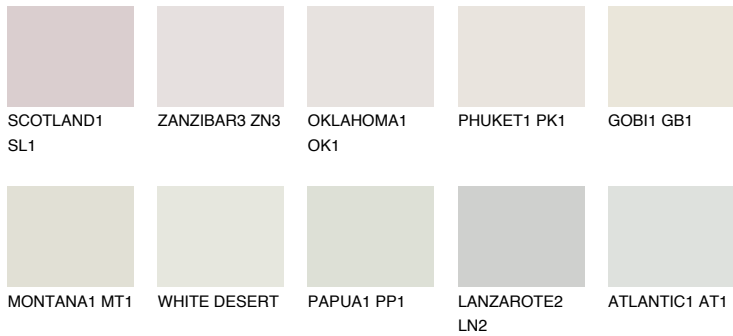

# COLOUR DETAILS

### Matching colours

#### COLOURS

#### INTENSE

For more information on plasters and paints, go to [www.ceresit.ee](http://www.ceresit.ee)

\*The presented colours refer to plasters and paints offered by Ceresit. Due to the use of digital techniques, the presented colours might not represent the original ones, thus they cannot be considered as a reliable colour presentation. We recommend checking the authentic colour samples.