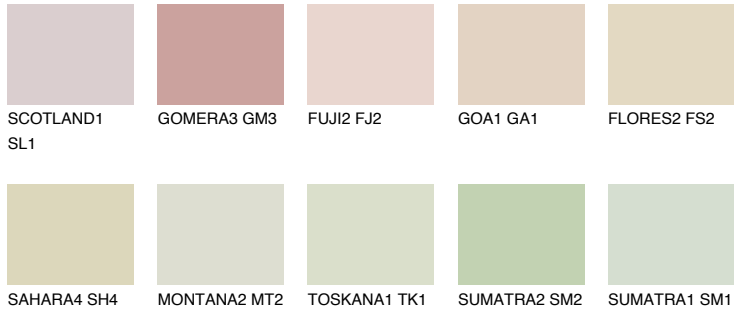

COLOUR DETAILS

CRETE2 CT2

74% TSR 70%

Matching colours

COLOURS

INTENSE

For more information on plasters and paints, go to www.ceresit.ee

*The presented colours refer to plasters and paints offered by Ceresit. Due to the use of digital techniques, the presented colours might not represent the original ones, thus they cannot be considered as a reliable colour presentation. We recommend checking the authentic colour samples.