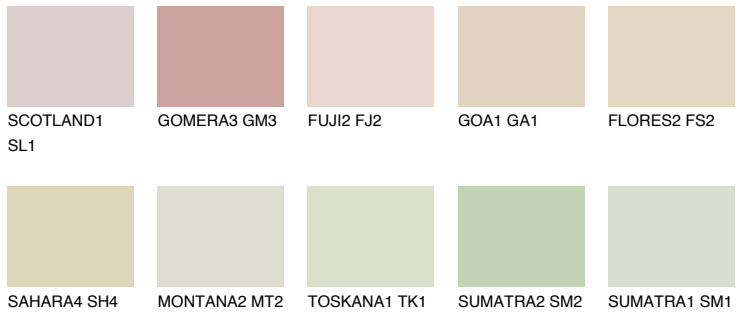

COLOUR DETAILS

CRETE2 CT2

74% TSR 70%

Matching colours

COLOURS

INTENSE

For more information on plasters and paints, go to www.ceresit.ee

*The presented colours refer to plasters and paints offered by Ceresit. Due to the use of digital techniques, the presented colours might not represent the original ones, thus they cannot be considered as a reliable colour presentation. We recommend checking the authentic colour samples.