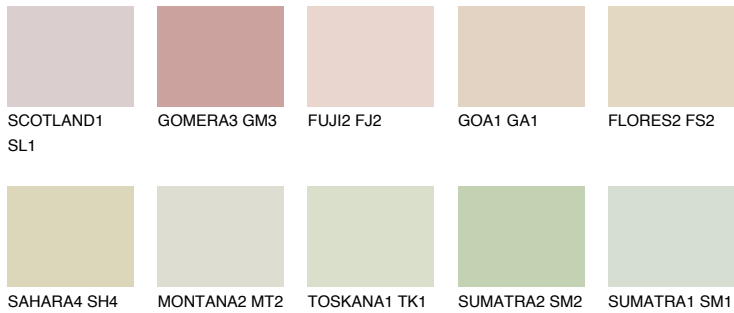

COLOUR DETAILS

CRETE2 CT2

74% TSR 70%

Matching colours

COLOURS

INTENSE

For more information on plasters and paints, go to www.ceresit.ee

*The presented colours refer to plasters and paints offered by Ceresit. Due to the use of digital techniques, the presented colours might not represent the original ones, thus they cannot be considered as a reliable colour presentation. We recommend checking the authentic colour samples.