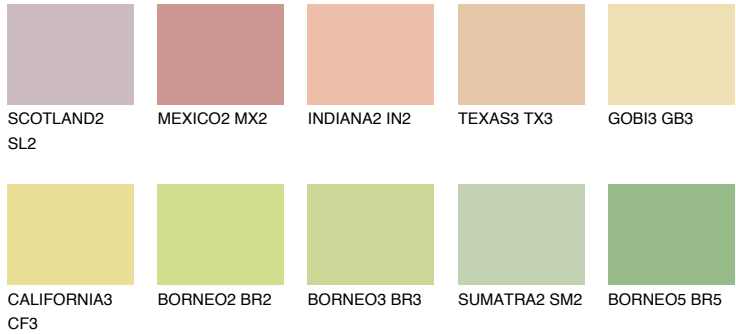

COLOUR DETAILS

CRETE3 CT3

70% TSR 67%

Matching colours

COLOURS

INTENSE

For more information on plasters and paints, go to www.ceresit.ee

*The presented colours refer to plasters and paints offered by Ceresit. Due to the use of digital techniques, the presented colours might not represent the original ones, thus they cannot be considered as a reliable colour presentation. We recommend checking the authentic colour samples.