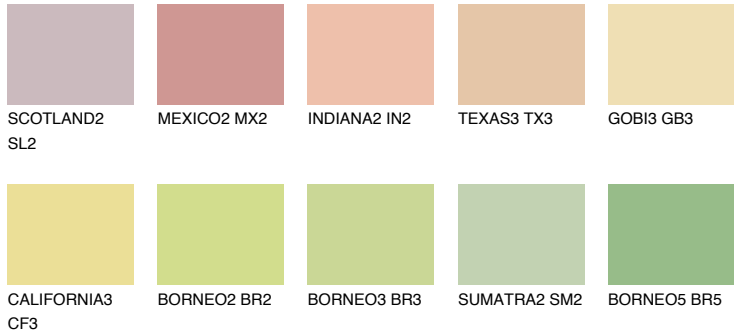

COLOUR DETAILS

CRETE3 CT3

70% TSR 67%

Matching colours

COLOURS

INTENSE

For more information on plasters and paints, go to www.ceresit.ee

*The presented colours refer to plasters and paints offered by Ceresit. Due to the use of digital techniques, the presented colours might not represent the original ones, thus they cannot be considered as a reliable colour presentation. We recommend checking the authentic colour samples.