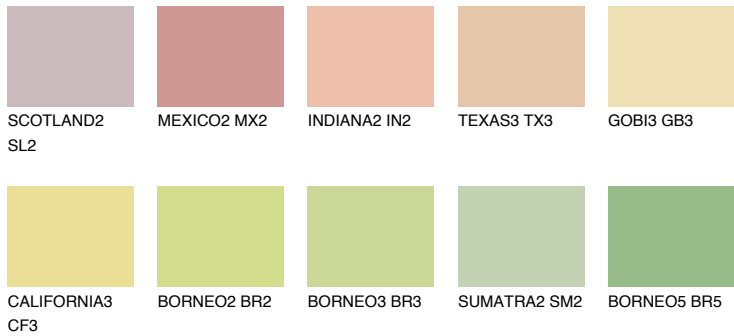

COLOUR DETAILS

CRETE3 CT3

70% TSR 67%

Matching colours

COLOURS

INTENSE

For more information on plasters and paints, go to www.ceresit.ee

*The presented colours refer to plasters and paints offered by Ceresit. Due to the use of digital techniques, the presented colours might not represent the original ones, thus they cannot be considered as a reliable colour presentation. We recommend checking the authentic colour samples.