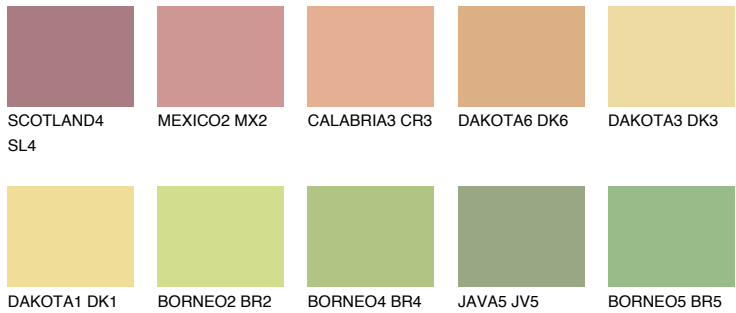

# COLOUR DETAILS

### Matching colours

#### COLOURS

#### INTENSE

For more information on plasters and paints, go to [www.ceresit.ee](http://www.ceresit.ee)

\*The presented colours refer to plasters and paints offered by Ceresit. Due to the use of digital techniques, the presented colours might not represent the original ones, thus they cannot be considered as a reliable colour presentation. We recommend checking the authentic colour samples.