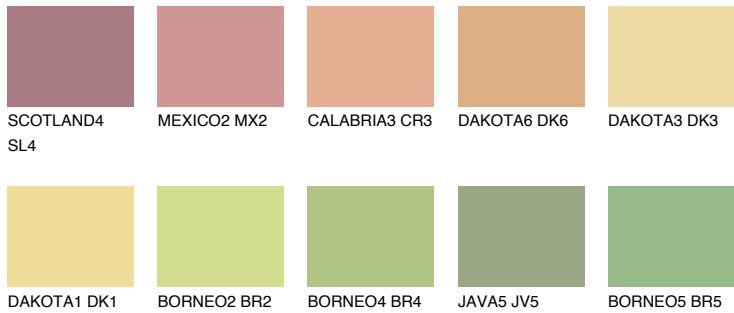

COLOUR DETAILS

CRETE4 CT4

63% TSR 59%

Matching colours

COLOURS

INTENSE

For more information on plasters and paints, go to www.ceresit.ee

*The presented colours refer to plasters and paints offered by Ceresit. Due to the use of digital techniques, the presented colours might not represent the original ones, thus they cannot be considered as a reliable colour presentation. We recommend checking the authentic colour samples.