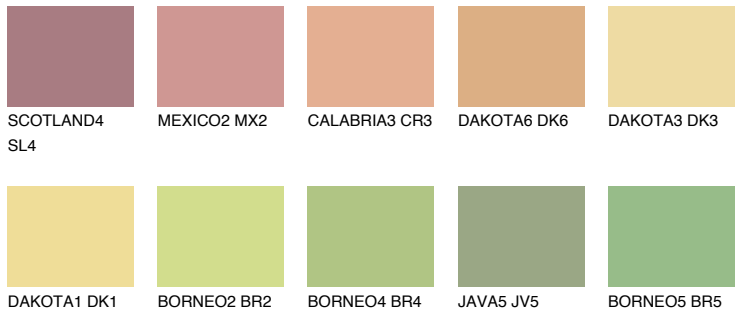

COLOUR DETAILS

CRETE4 CT4

63% TSR 59%

Matching colours

COLOURS

INTENSE

For more information on plasters and paints, go to www.ceresit.ee

*The presented colours refer to plasters and paints offered by Ceresit. Due to the use of digital techniques, the presented colours might not represent the original ones, thus they cannot be considered as a reliable colour presentation. We recommend checking the authentic colour samples.