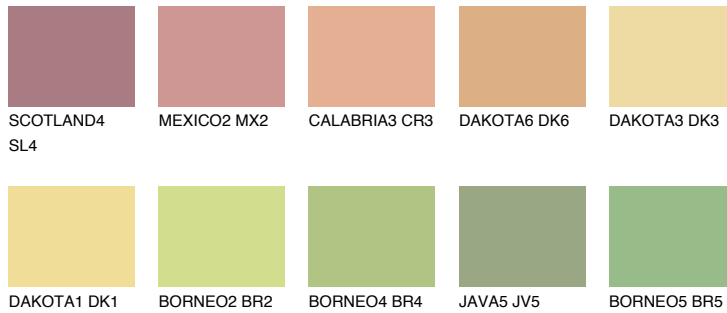

COLOUR DETAILS

CRETE4 CT4

63% TSR 59%

Matching colours

COLOURS

INTENSE

For more information on plasters and paints, go to
www.ceresit.ee

*The presented colours refer to plasters and paints offered by Ceresit. Due to the use of digital techniques, the presented colours might not represent the original ones, thus they cannot be considered as a reliable colour presentation. We recommend checking the authentic colour samples.