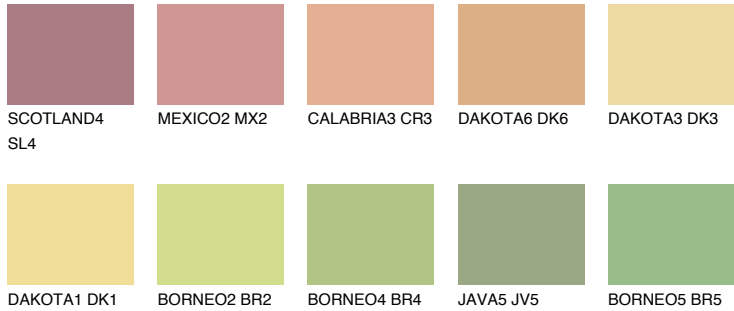

COLOUR DETAILS

CRETE4 CT4

63% TSR 59%

Matching colours

COLOURS

INTENSE

For more information on plasters and paints, go to www.ceresit.ee

*The presented colours refer to plasters and paints offered by Ceresit. Due to the use of digital techniques, the presented colours might not represent the original ones, thus they cannot be considered as a reliable colour presentation. We recommend checking the authentic colour samples.