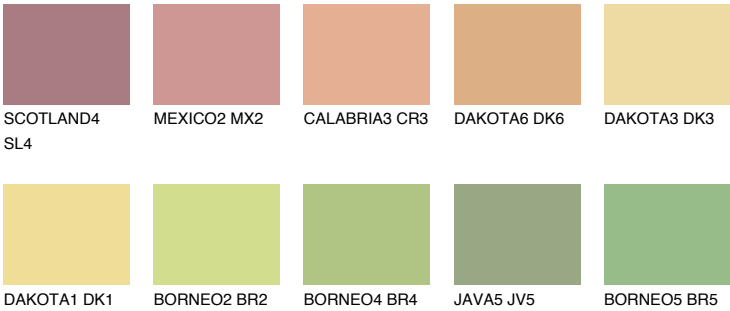

COLOUR DETAILS

CRETE4 CT4

63% TSR 59%

Matching colours

COLOURS

INTENSE

For more information on plasters and paints, go to www.ceresit.ee

*The presented colours refer to plasters and paints offered by Ceresit. Due to the use of digital techniques, the presented colours might not represent the original ones, thus they cannot be considered as a reliable colour presentation. We recommend checking the authentic colour samples.